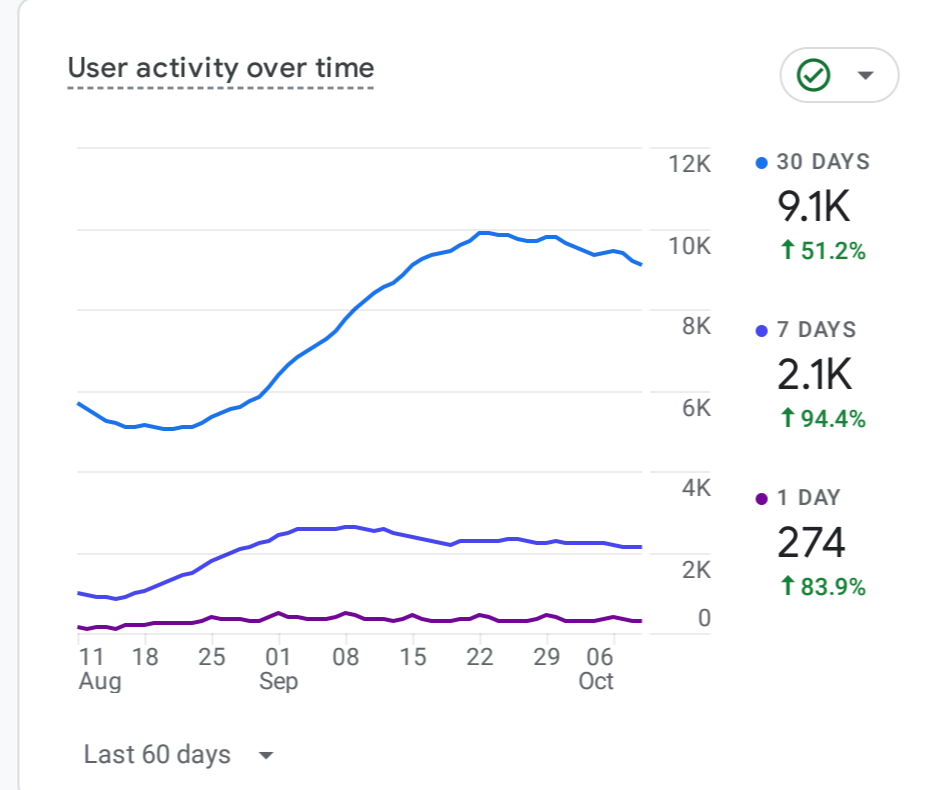

All Users Add comparison

Home

HOW ARE ACTIVE USERS TRENDING?

WHERE ARE YOUR USERS VISITING FROM?

WHICH PAGES AND SCREENS GET THE MOST VIEWS?

Last 7 days View pages and screens

WHAT ARE YOUR TOP EVENTS?

### Event count by Event name

EVENT NAME	EVENT COUNT
page_view	7.3K ↓13.8%
user_engagement	5.2K ↓13.4%
session_start	2.7K ↓5.9%
first_visit	1.9K ↓4.9%

Last 7 days View events

WHAT ARE YOUR TOP PERFORMING KEY EVENTS?