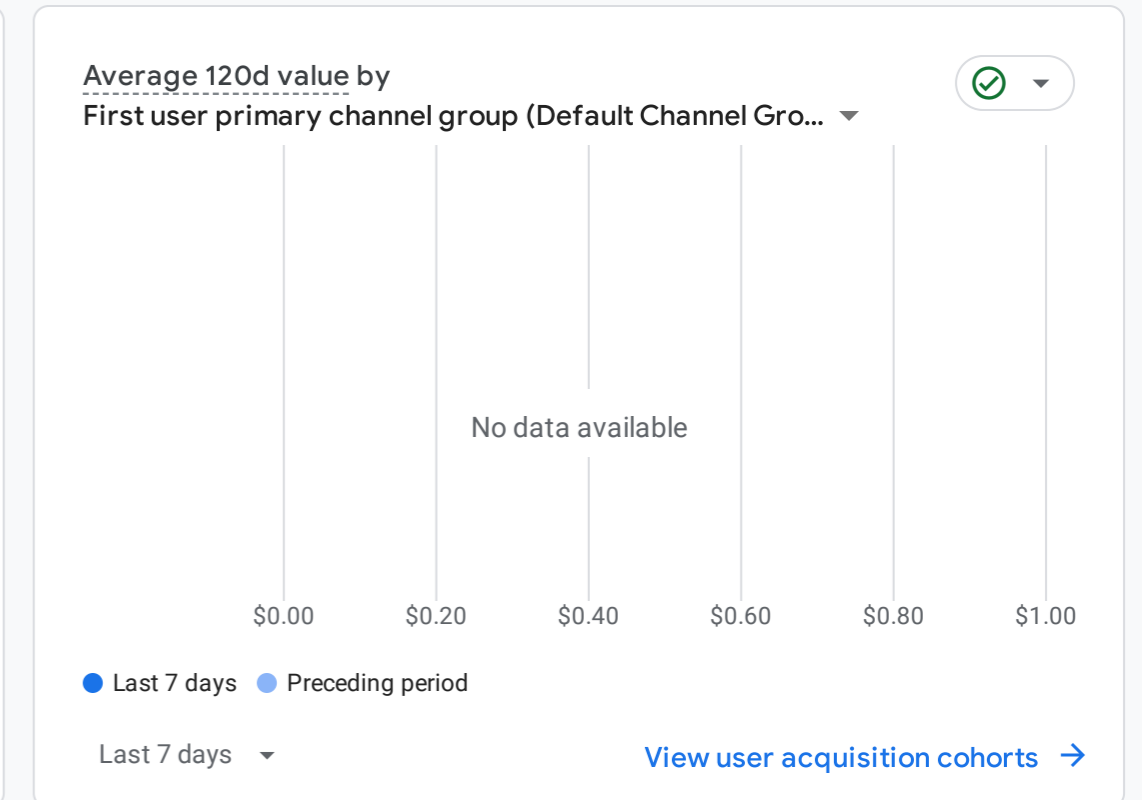

### Event count by Event name

EVENT NAME	EVENT COUNT
page_view	7.3K ↓13.8%
user_engagement	5.2K ↓13.4%
session_start	2.7K ↓5.9%
first_visit	1.9K ↓4.9%

Last 7 days View events

WHAT ARE YOUR TOP PERFORMING KEY EVENTS?

### Key events by Event name

No data available

Last 7 days

WHERE DOES YOUR AVERAGE 120D VALUE COME FROM?

WHERE DO YOUR NEW USERS COME FROM?

HOW WELL DO YOU RETAIN YOUR USERS?

HOW DOES ACTIVITY ON YOUR PLATFORMS COMPARE?