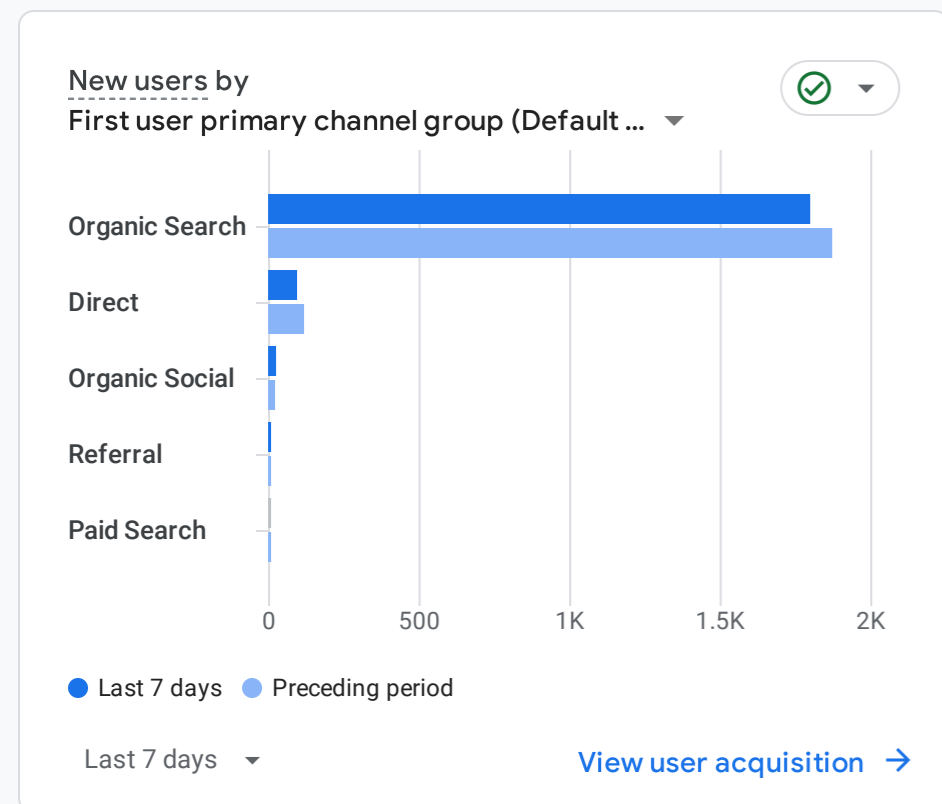

All Users Add comparison

Home

HOW ARE ACTIVE USERS TRENDING?

WHERE ARE YOUR USERS VISITING FROM?

WHICH PAGES AND SCREENS GET THE MOST VIEWS?

### Event count by Event name

EVENT NAME	EVENT COUNT
page_view	7.3K ↓13.8%
user_engagement	5.2K ↓13.4%
session_start	2.7K ↓5.9%
first_visit	1.9K ↓4.9%

Last 7 days View events

WHAT ARE YOUR TOP PERFORMING KEY EVENTS?

### Key events by Event name

No data available

Last 7 days

WHERE DOES YOUR AVERAGE 120D VALUE COME FROM?

WHERE DO YOUR NEW USERS COME FROM?

HOW WELL DO YOU RETAIN YOUR USERS?

HOW DOES ACTIVITY ON YOUR PLATFORMS COMPARE?

WHAT'S THE GROUPING OF USERS BY PLATFORM?