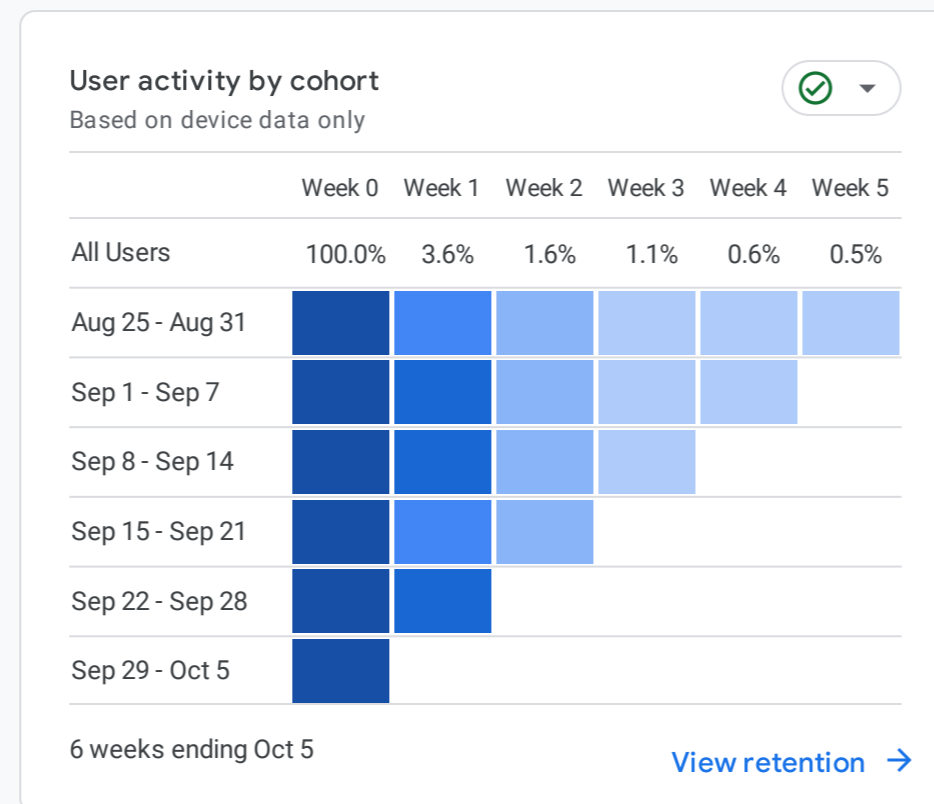

### Event count by Event name

EVENT NAME	EVENT COUNT
page_view	7.3K ↓13.8%
user_engagement	5.2K ↓13.4%
session_start	2.7K ↓5.9%
first_visit	1.9K ↓4.9%

Last 7 days View events

WHAT ARE YOUR TOP PERFORMING KEY EVENTS?

### Key events by Event name

No data available

Last 7 days

WHERE DOES YOUR AVERAGE 120D VALUE COME FROM?

WHERE DO YOUR NEW USERS COME FROM?

HOW WELL DO YOU RETAIN YOUR USERS?

HOW DOES ACTIVITY ON YOUR PLATFORMS COMPARE?