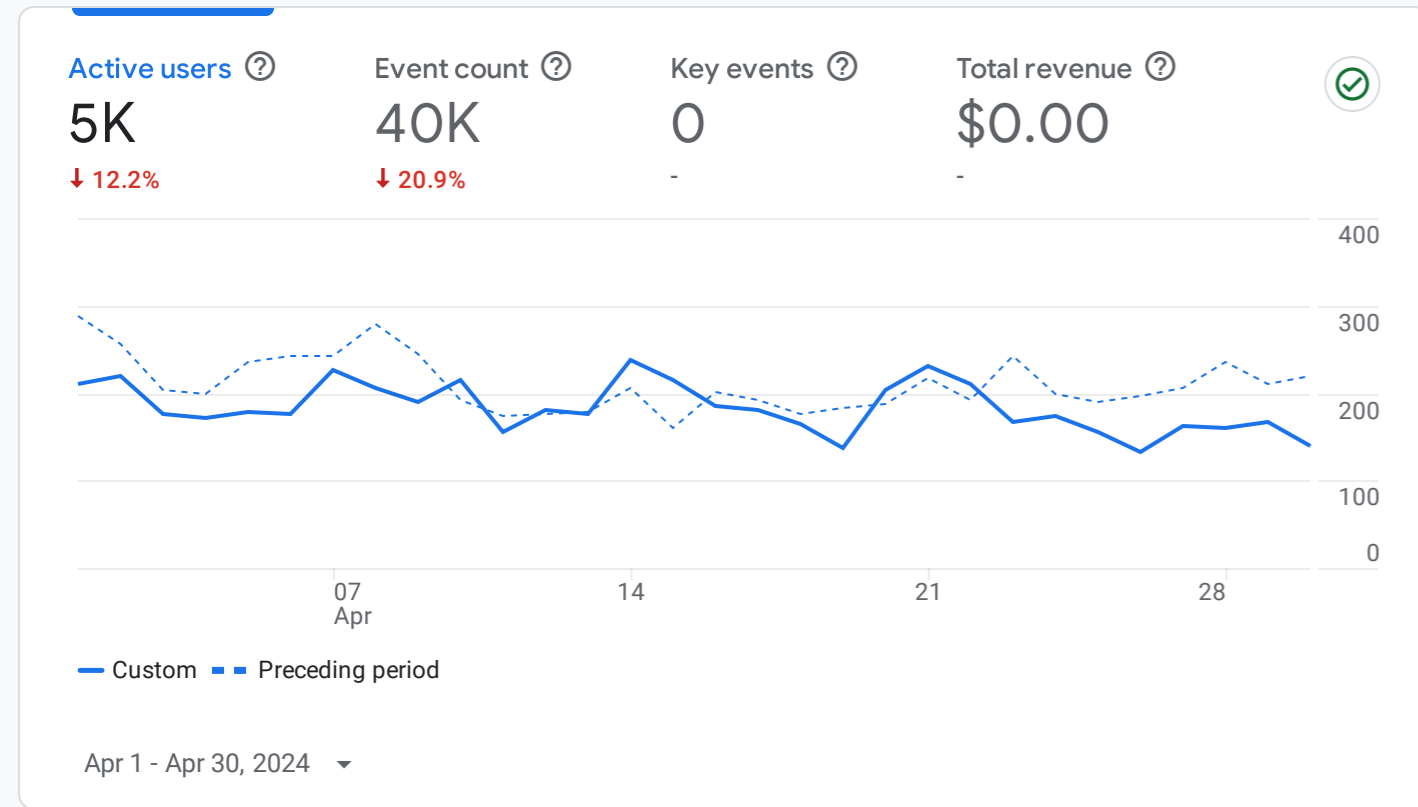

All Users Add comparison

Home

HOW ARE ACTIVE USERS TRENDING?

WHERE ARE YOUR USERS VISITING FROM?

WHICH PAGES AND SCREENS GET THE MOST VIEWS?

### Event count by Event name

EVENT NAME	EVENT COUNT
page_view	7.3K ↓13.8%
user_engagement	5.2K ↓13.4%
session_start	2.7K ↓5.9%
first_visit	1.9K ↓4.9%

Last 7 days View events

WHAT ARE YOUR TOP PERFORMING KEY EVENTS?