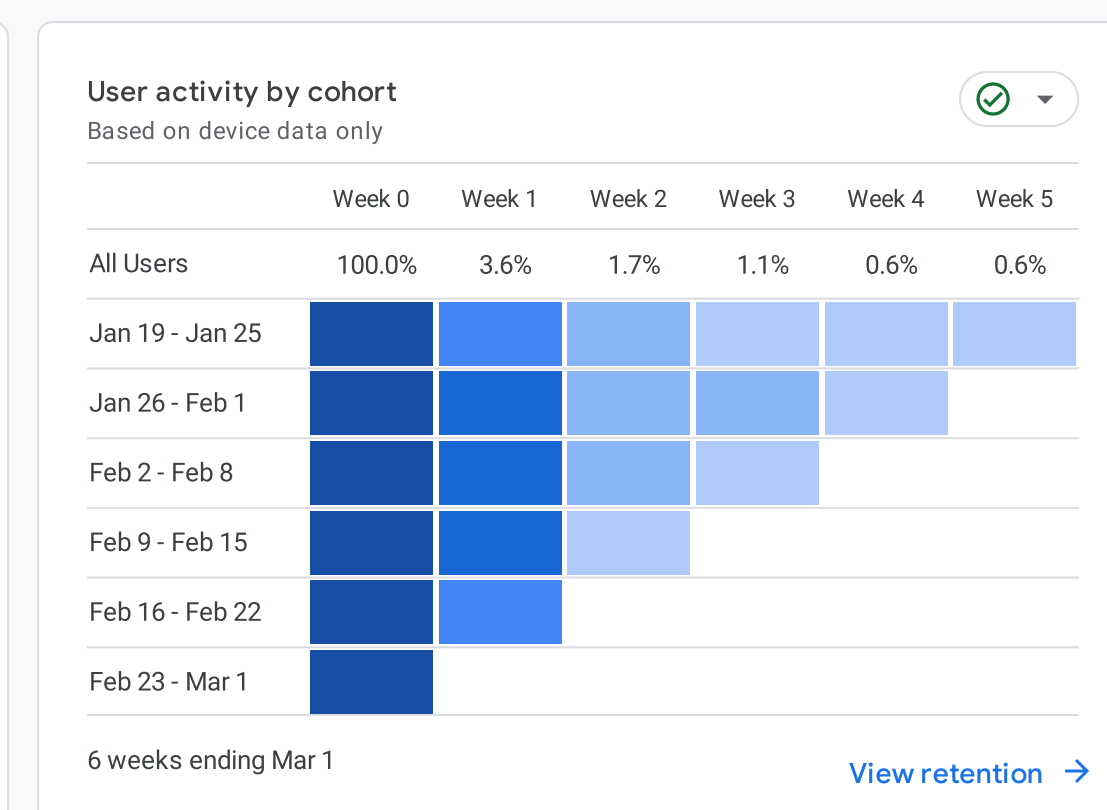

All Users Add comparison

Custom Dec 1 - Dec 31, 2024

Reports snapshot

WHERE DO YOUR NEW USERS COME FROM?

WHAT ARE YOUR TOP CAMPAIGNS?

Sessions by Session primary channel group

SESSION PRIMARY CHAN...	SESSIONS
Organic Search	5.2K
Direct	316
Organic Social	49
Referral	22
Unassigned	9

HOW ARE ACTIVE USERS TRENDING?

HOW WELL DO YOU RETAIN YOUR USERS?

WHICH PAGES AND SCREENS GET THE MOST VIEWS?

Views by Page title and screen class

PAGE TITLE AND SCREEN ...	VIEWS
Προσφορές Γάμου - Προσφο...	808
Αίθουσες δεξιώσεων στην ...	591
Κτήματα Γάμου AMARE Πά...	389
Κτήματα γάμου Τα κορυφαί...	383
Αίθουσες Δεξιώσεων GRA...	364
Κτήματα γάμου Τα καλύτερ...	264
Αίθουσες Δεξιώσεων Νότι...	220

WHAT ARE YOUR TOP EVENTS?

Event count by Event name

EVENT NAME	EVENT COUNT
page_view	16K
user_engagement	12K
session_start	5.6K
first_visit	4.2K

WHAT ARE YOUR TOP PERFORMING KEY EVENTS?

Key events by Event name