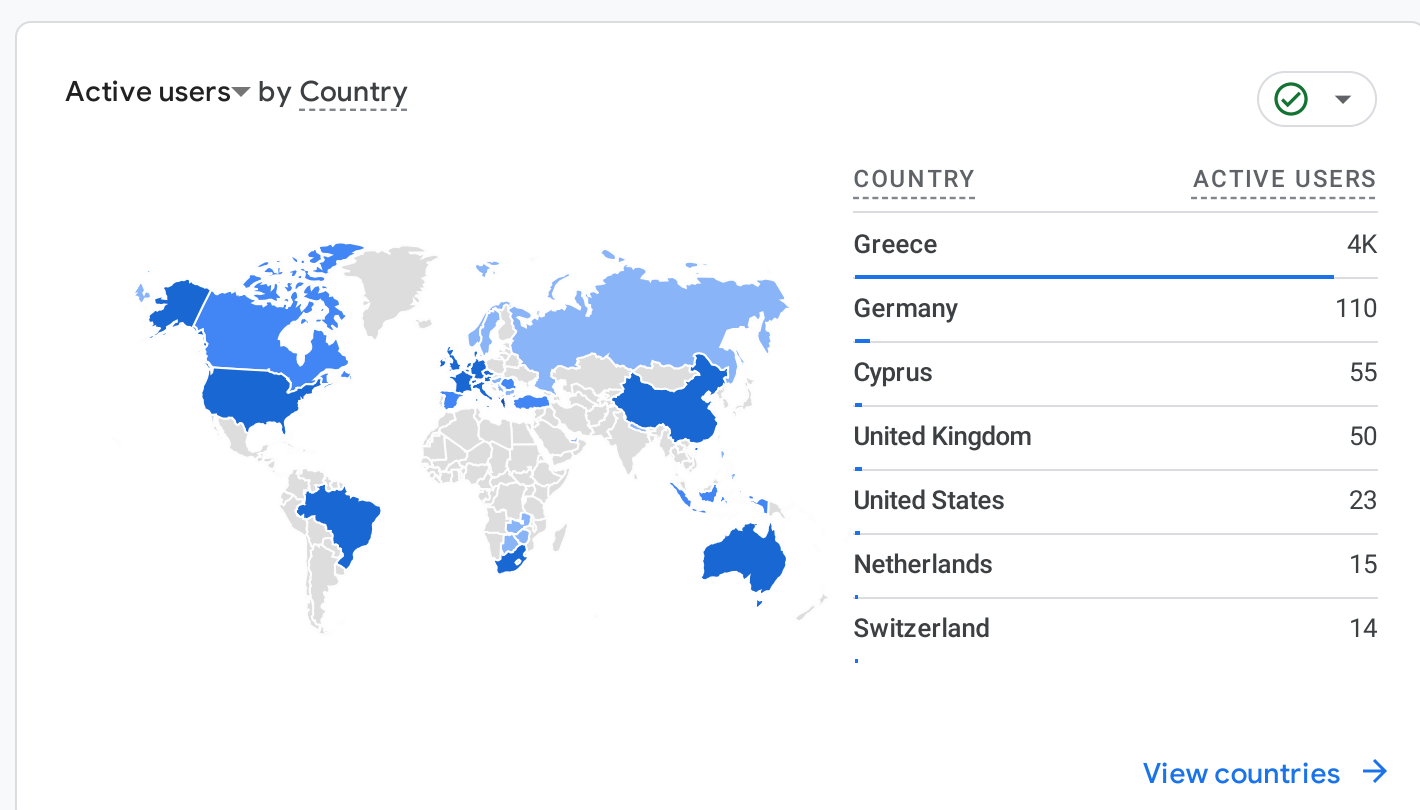

All Users Add comparison

Custom Dec 1 - Dec 31, 2024

Reports snapshot

WHERE DO YOUR NEW USERS COME FROM?

WHAT ARE YOUR TOP CAMPAIGNS?

Sessions by Session primary channel group

SESSION PRIMARY CHAN...	SESSIONS
Organic Search	5.2K
Direct	316
Organic Social	49
Referral	22
Unassigned	9