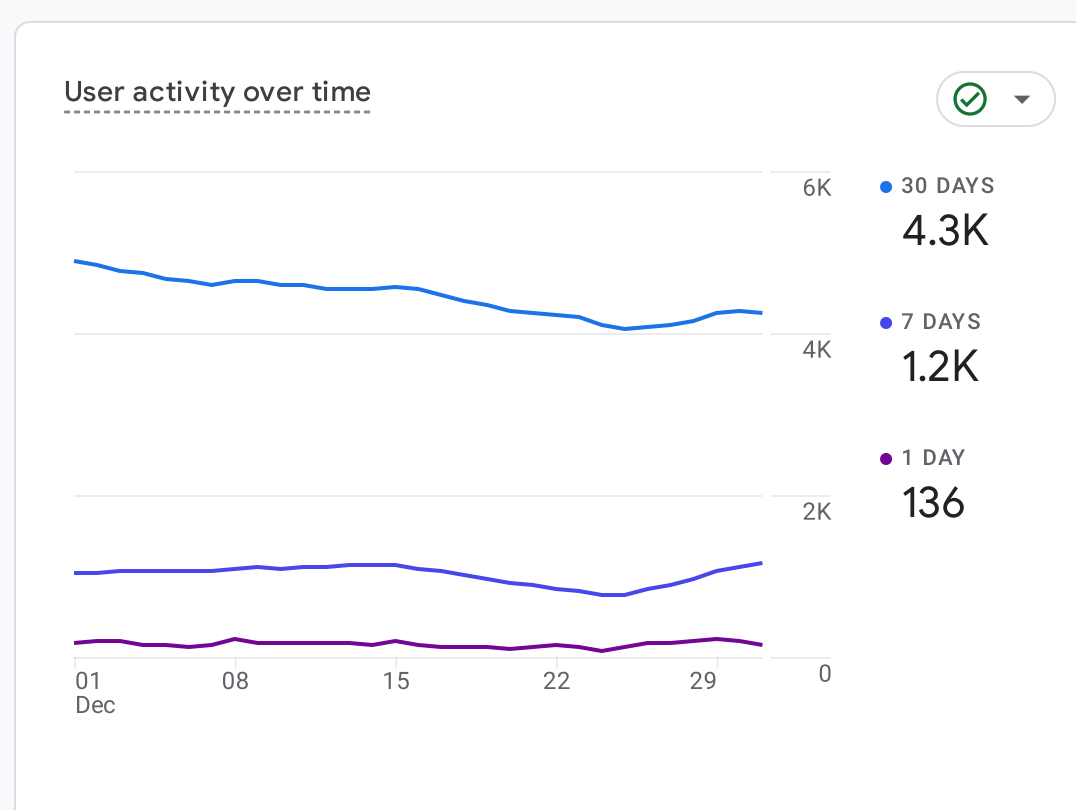

All Users Add comparison

Custom Dec 1 - Dec 31, 2024

Reports snapshot

WHERE DO YOUR NEW USERS COME FROM?

WHAT ARE YOUR TOP CAMPAIGNS?

Sessions by Session primary channel group

SESSION PRIMARY CHAN...	SESSIONS
Organic Search	5.2K
Direct	316
Organic Social	49
Referral	22
Unassigned	9

HOW ARE ACTIVE USERS TRENDING?

HOW WELL DO YOU RETAIN YOUR USERS?

WHICH PAGES AND SCREENS GET THE MOST VIEWS?

Views by Page title and screen class

PAGE TITLE AND SCREEN ...	VIEWS
Προσφορές Γάμου - Προσφο...	808
Αίθουσες δεξιώσεων στην ...	591
Κτήματα Γάμου AMARE Πά...	389
Κτήματα γάμου Τα κορυφαί...	383
Αίθουσες Δεξιώσεων GRA...	364
Κτήματα γάμου Τα καλύτερ...	264
Αίθουσες Δεξιώσεων Νότι...	220

WHAT ARE YOUR TOP EVENTS?

Event count by Event name

EVENT NAME	EVENT COUNT
page_view	16K
user_engagement	12K
session_start	5.6K
first_visit	4.2K

WHAT ARE YOUR TOP PERFORMING KEY EVENTS?

Key events by Event name