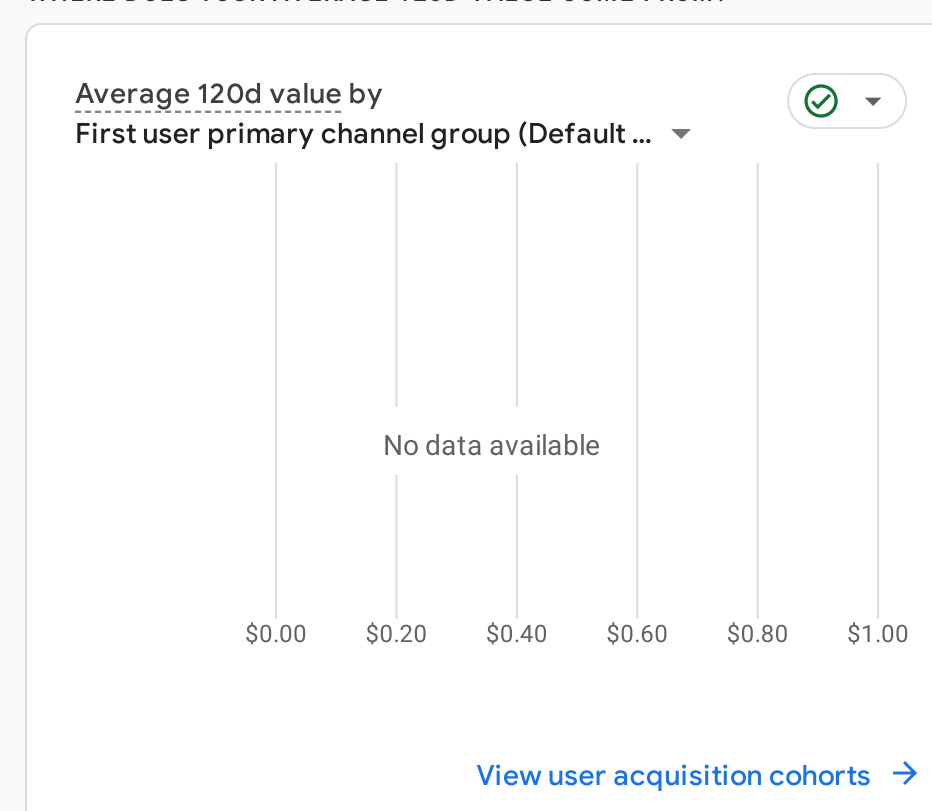

WHERE DOES YOUR AVERAGE 120D VALUE COME FROM?