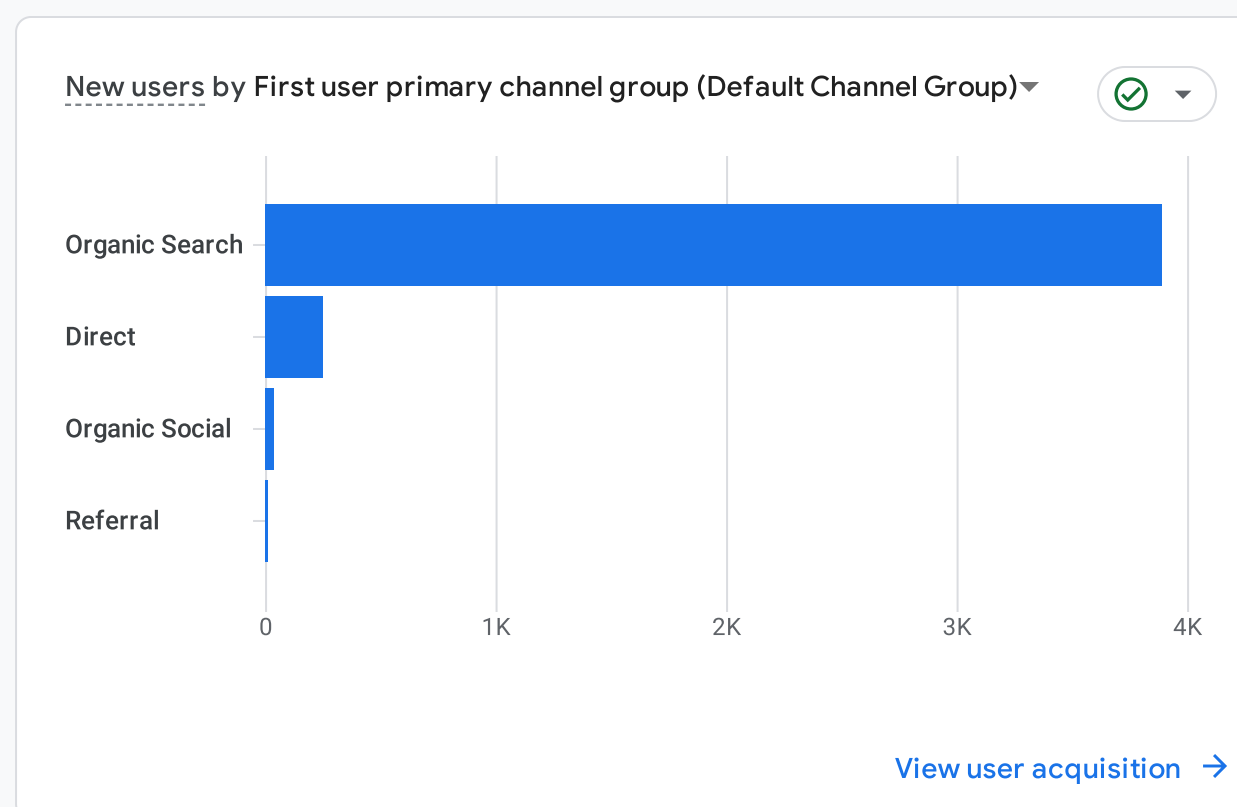

All Users Add comparison

Custom Dec 1 - Dec 31, 2024

Reports snapshot

WHERE DO YOUR NEW USERS COME FROM?

WHAT ARE YOUR TOP CAMPAIGNS?

Sessions by Session primary channel group

SESSION PRIMARY CHAN...	SESSIONS
Organic Search	5.2K
Direct	316
Organic Social	49
Referral	22
Unassigned	9

WHAT ARE YOUR TOP EVENTS?

Event count by Event name

EVENT NAME	EVENT COUNT
page_view	16K
user_engagement	12K
session_start	5.6K
first_visit	4.2K

WHAT ARE YOUR TOP PERFORMING KEY EVENTS?

Key events by Event name