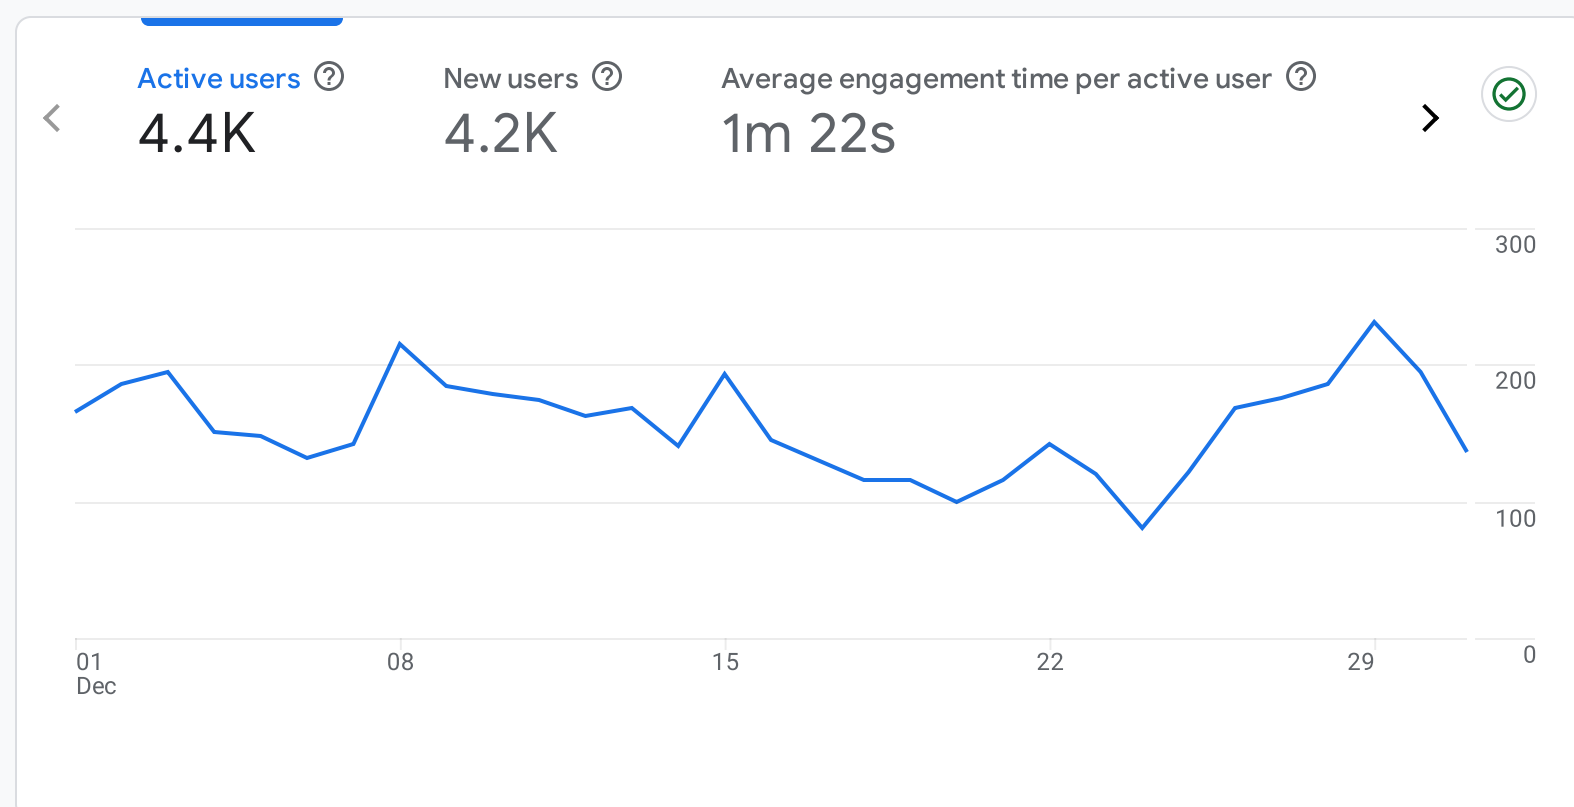

All Users Add comparison

Custom Dec 1 - Dec 31, 2024

Reports snapshot

WHERE DO YOUR NEW USERS COME FROM?

WHAT ARE YOUR TOP CAMPAIGNS?

Sessions by Session primary channel group

SESSION PRIMARY CHAN...	SESSIONS
Organic Search	5.2K
Direct	316
Organic Social	49
Referral	22
Unassigned	9

WHAT ARE YOUR TOP EVENTS?

Event count by Event name

EVENT NAME	EVENT COUNT
page_view	16K
user_engagement	12K
session_start	5.6K
first_visit	4.2K

WHAT ARE YOUR TOP PERFORMING KEY EVENTS?

Key events by Event name