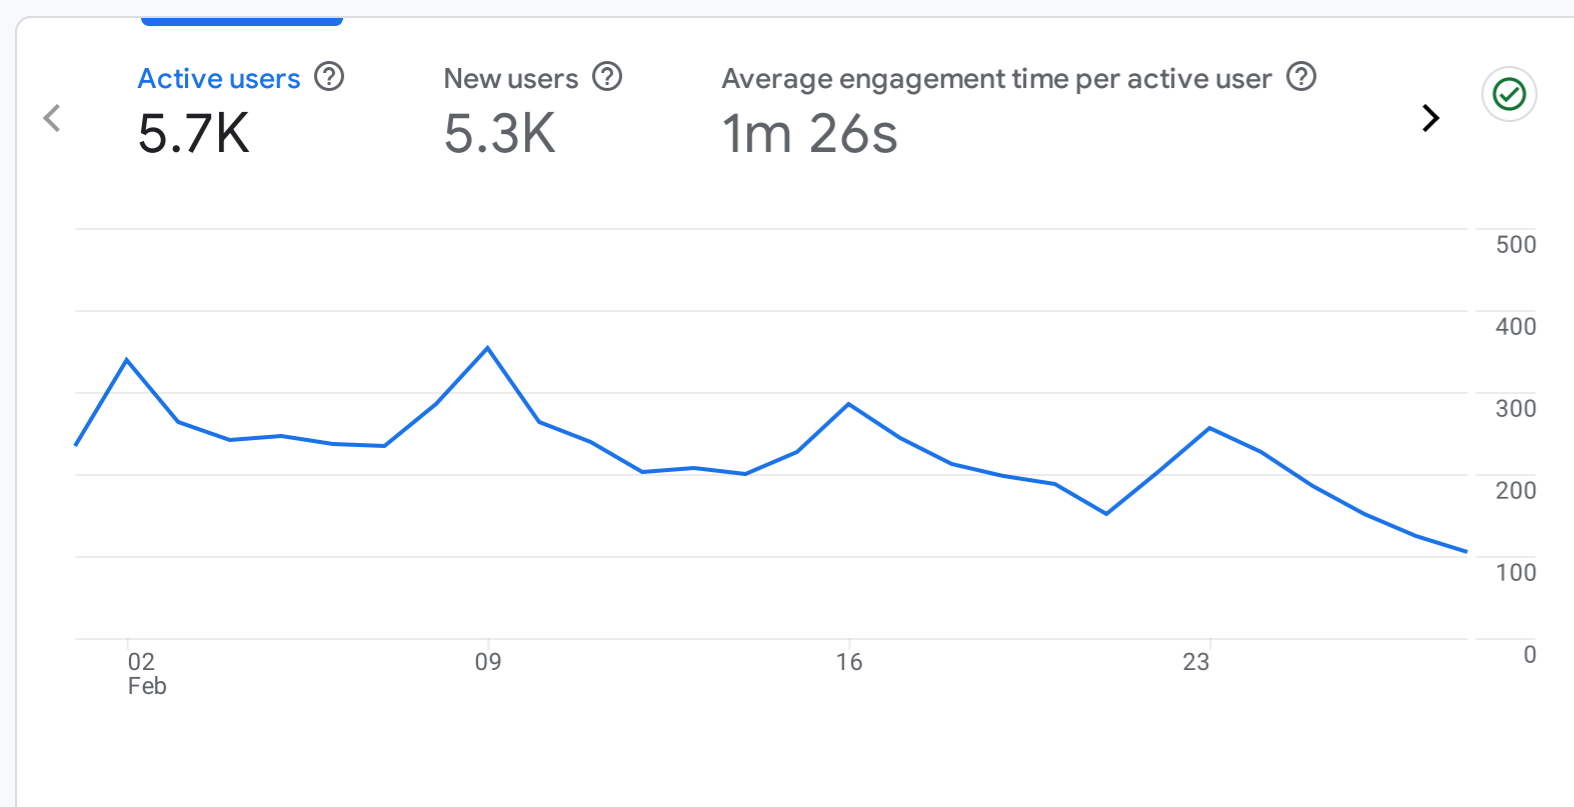

All Users Add comparison

Custom Feb 1 - Feb 28, 2025

Reports snapshot

WHERE DO YOUR NEW USERS COME FROM?

WHAT ARE YOUR TOP CAMPAIGNS?

Sessions by Session primary channel group

SESSION PRIMARY CHAN...	SESSIONS
Organic Search	6.8K
Direct	436
Unassigned	160
Organic Social	53
Referral	31

WHAT ARE YOUR TOP EVENTS?

Event count by Event name

EVENT NAME	EVENT COUNT
page_view	21K
user_engagement	15K
session_start	7.5K
first_visit	5.3K

WHAT ARE YOUR TOP PERFORMING KEY EVENTS?

Key events by Event name