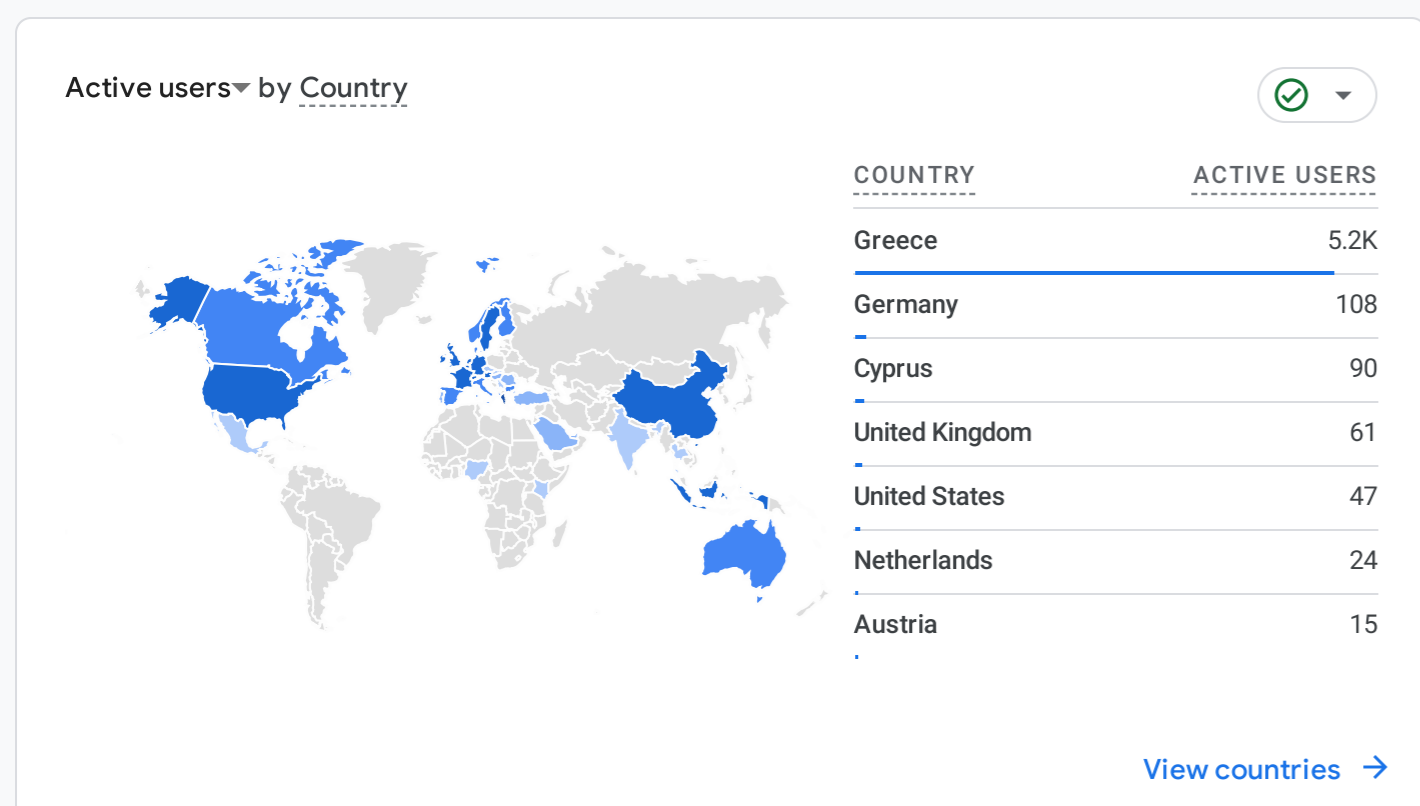

All Users Add comparison

Custom Feb 1 - Feb 28, 2025

Reports snapshot

WHERE DO YOUR NEW USERS COME FROM?

WHAT ARE YOUR TOP CAMPAIGNS?

Sessions by Session primary channel group

SESSION PRIMARY CHAN...	SESSIONS
Organic Search	6.8K
Direct	436
Unassigned	160
Organic Social	53
Referral	31

WHAT ARE YOUR TOP EVENTS?

Event count by Event name

EVENT NAME	EVENT COUNT
page_view	21K
user_engagement	15K
session_start	7.5K
first_visit	5.3K

WHAT ARE YOUR TOP PERFORMING KEY EVENTS?

Key events by Event name