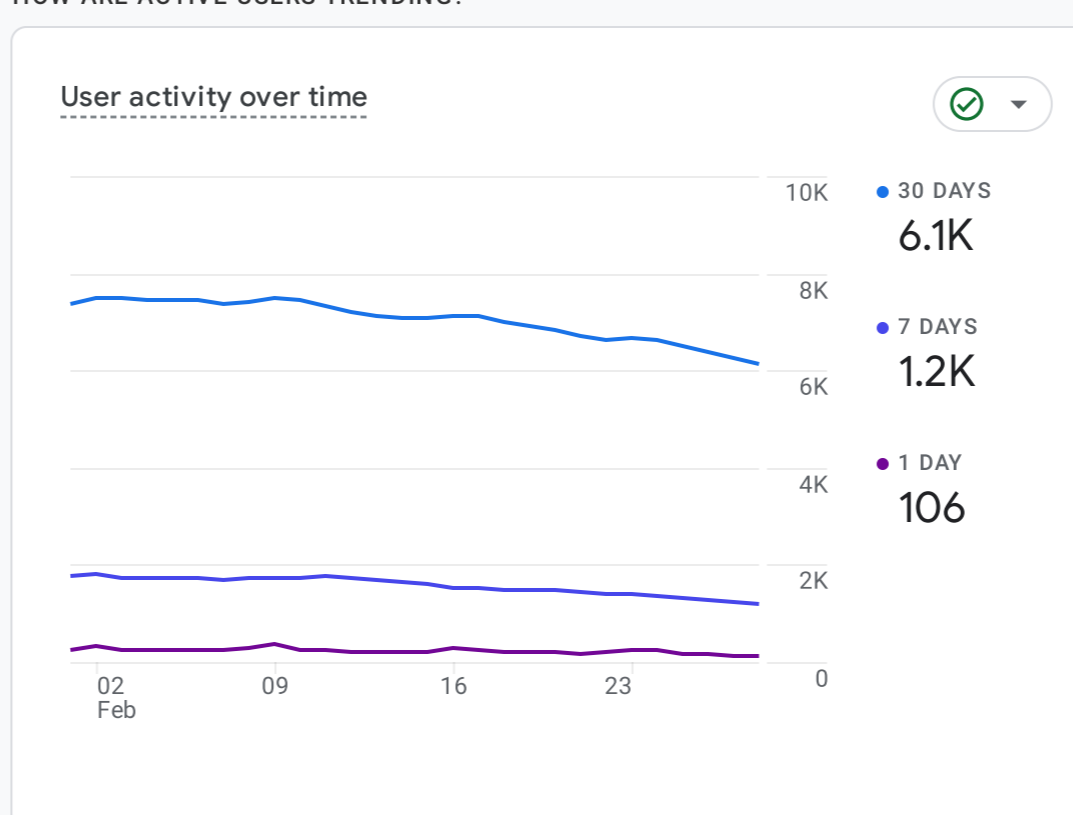

All Users Add comparison

Custom Feb 1 - Feb 28, 2025

Reports snapshot

WHERE DO YOUR NEW USERS COME FROM?

WHAT ARE YOUR TOP CAMPAIGNS?

Sessions by Session primary channel group

SESSION PRIMARY CHAN...	SESSIONS
Organic Search	6.8K
Direct	436
Unassigned	160
Organic Social	53
Referral	31

HOW ARE ACTIVE USERS TRENDING?

HOW WELL DO YOU RETAIN YOUR USERS?

WHICH PAGES AND SCREENS GET THE MOST VIEWS?

Views by Page title and screen class

PAGE TITLE AND SCREEN ...	VIEWS
Προσφορές Γάμου - Προσφο...	1.2K
Αίθουσες δεξιώσεων στην ...	841
Κτήματα γάμου Τα καλύτερ...	581
Κτήματα Γάμου AMARE Πά...	542
Αίθουσες Δεξιώσεων GRA...	398
ΓΑΜΟΣ Δεξίωση Γάμου Κτ...	340
Κτήματα Γάμου CASARMA ...	292

WHAT ARE YOUR TOP EVENTS?

Event count by Event name

EVENT NAME	EVENT COUNT
page_view	21K
user_engagement	15K
session_start	7.5K
first_visit	5.3K

WHAT ARE YOUR TOP PERFORMING KEY EVENTS?

Key events by Event name