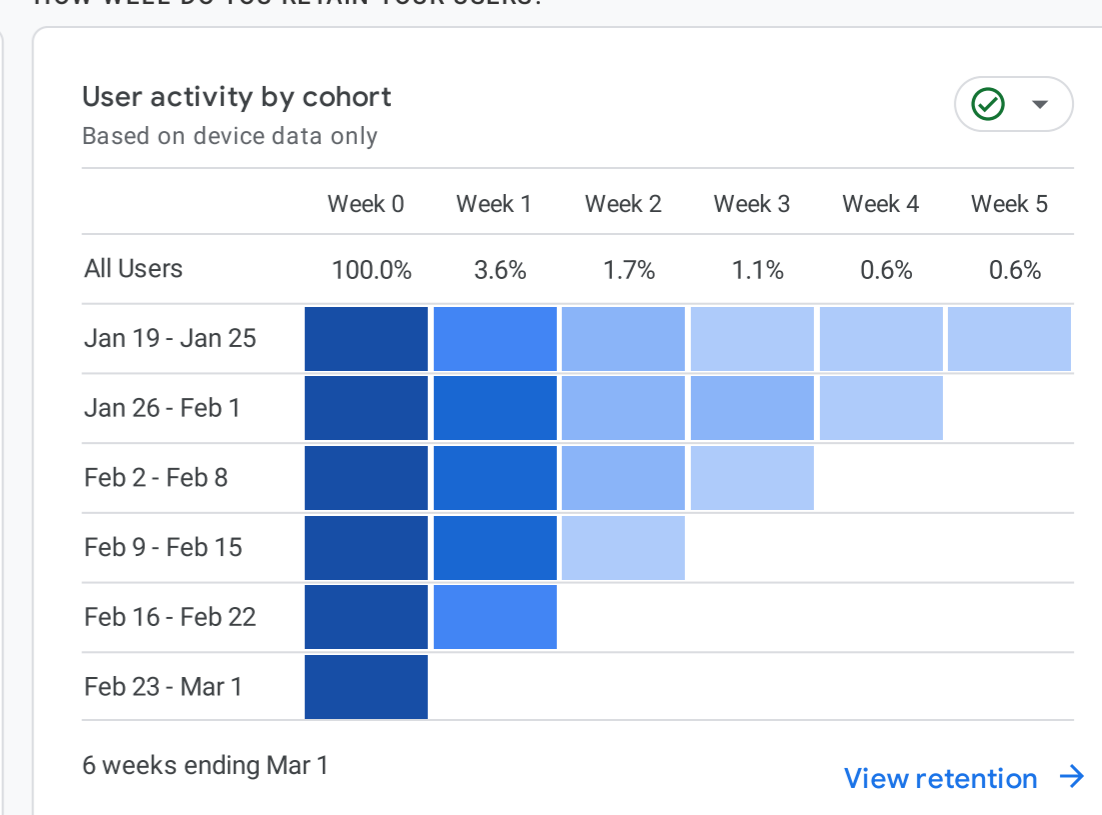

All Users Add comparison

Custom Feb 1 - Feb 28, 2025

Reports snapshot

WHERE DO YOUR NEW USERS COME FROM?

WHAT ARE YOUR TOP CAMPAIGNS?

Sessions by Session primary channel group

SESSION PRIMARY CHAN...	SESSIONS
Organic Search	6.8K
Direct	436
Unassigned	160
Organic Social	53
Referral	31

HOW ARE ACTIVE USERS TRENDING?

HOW WELL DO YOU RETAIN YOUR USERS?

WHICH PAGES AND SCREENS GET THE MOST VIEWS?

Views by Page title and screen class

PAGE TITLE AND SCREEN ...	VIEWS
Προσφορές Γάμου - Προσφο...	1.2K
Αίθουσες δεξιώσεων στην ...	841
Κτήματα γάμου Τα καλύτερ...	581
Κτήματα Γάμου AMARE Πά...	542
Αίθουσες Δεξιώσεων GRA...	398
ΓΑΜΟΣ Δεξίωση Γάμου Κτ...	340
Κτήματα Γάμου CASARMA ...	292

WHAT ARE YOUR TOP EVENTS?

Event count by Event name

EVENT NAME	EVENT COUNT
page_view	21K
user_engagement	15K
session_start	7.5K
first_visit	5.3K

WHAT ARE YOUR TOP PERFORMING KEY EVENTS?

Key events by Event name