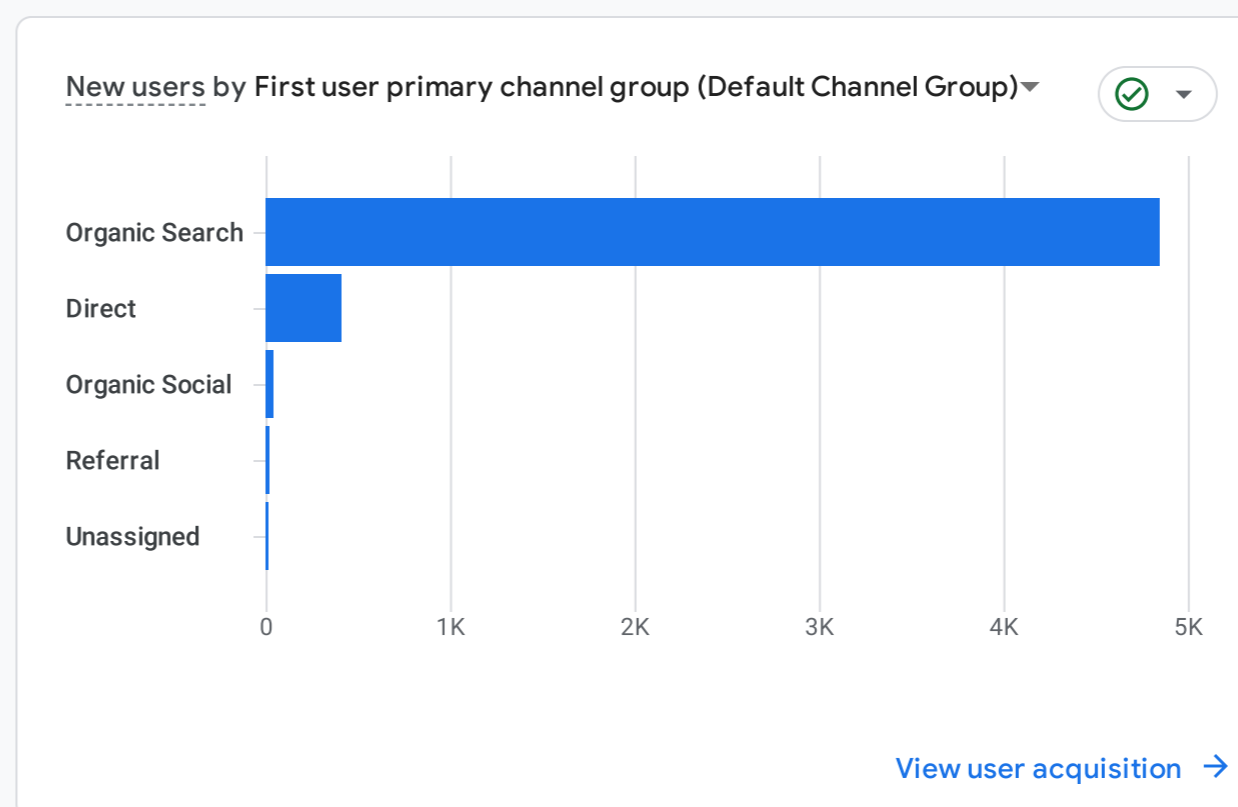

All Users Add comparison

Custom Feb 1 - Feb 28, 2025

Reports snapshot

WHERE DO YOUR NEW USERS COME FROM?

WHAT ARE YOUR TOP CAMPAIGNS?

Sessions by Session primary channel group

SESSION PRIMARY CHAN...	SESSIONS
Organic Search	6.8K
Direct	436
Unassigned	160
Organic Social	53
Referral	31

WHAT ARE YOUR TOP EVENTS?

Event count by Event name

EVENT NAME	EVENT COUNT
page_view	21K
user_engagement	15K
session_start	7.5K
first_visit	5.3K

WHAT ARE YOUR TOP PERFORMING KEY EVENTS?

Key events by Event name