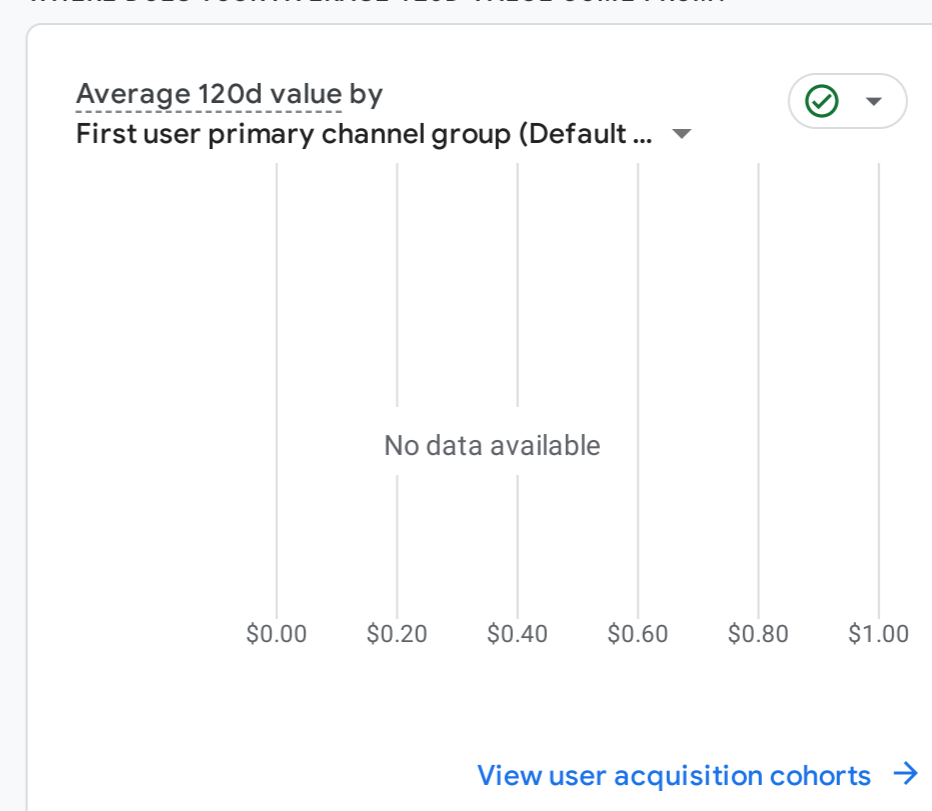

WHERE DOES YOUR AVERAGE 120D VALUE COME FROM?