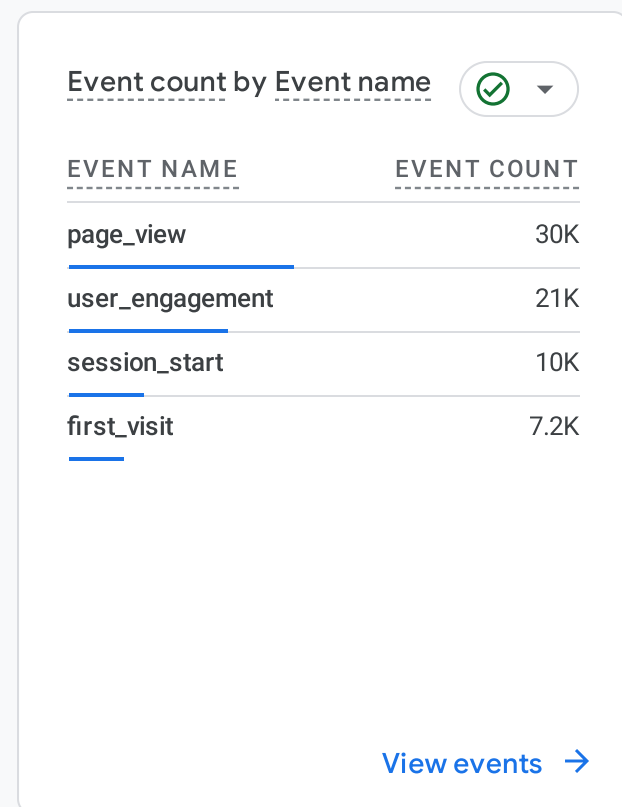

All Users Add comparison

Custom Jan 1 - Jan 31, 2025

Reports snapshot

WHERE DO YOUR NEW USERS COME FROM?

WHAT ARE YOUR TOP CAMPAIGNS?

HOW ARE ACTIVE USERS TRENDING?

HOW WELL DO YOU RETAIN YOUR USERS?

WHICH PAGES AND SCREENS GET THE MOST VIEWS?

WHAT ARE YOUR TOP EVENTS?

WHAT ARE YOUR TOP PERFORMING KEY EVENTS?

WHERE DOES YOUR AVERAGE 120D VALUE COME FROM?

WHAT ARE YOUR TOP SELLING PRODUCTS?

HOW DOES ACTIVITY ON YOUR PLATFORMS COMPARE?