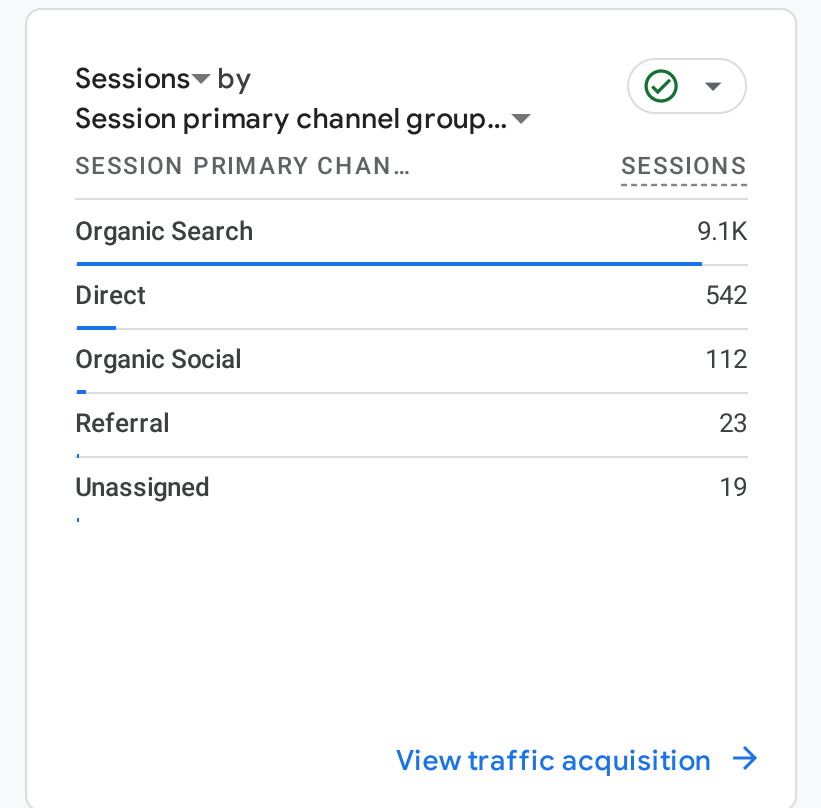

All Users Add comparison

Custom Jan 1 - Jan 31, 2025

Reports snapshot

WHERE DO YOUR NEW USERS COME FROM?

WHAT ARE YOUR TOP CAMPAIGNS?

HOW ARE ACTIVE USERS TRENDING?

HOW WELL DO YOU RETAIN YOUR USERS?

WHICH PAGES AND SCREENS GET THE MOST VIEWS?

WHAT ARE YOUR TOP EVENTS?

WHAT ARE YOUR TOP PERFORMING KEY EVENTS?

WHERE DOES YOUR AVERAGE 120D VALUE COME FROM?

WHAT ARE YOUR TOP SELLING PRODUCTS?

HOW DOES ACTIVITY ON YOUR PLATFORMS COMPARE?