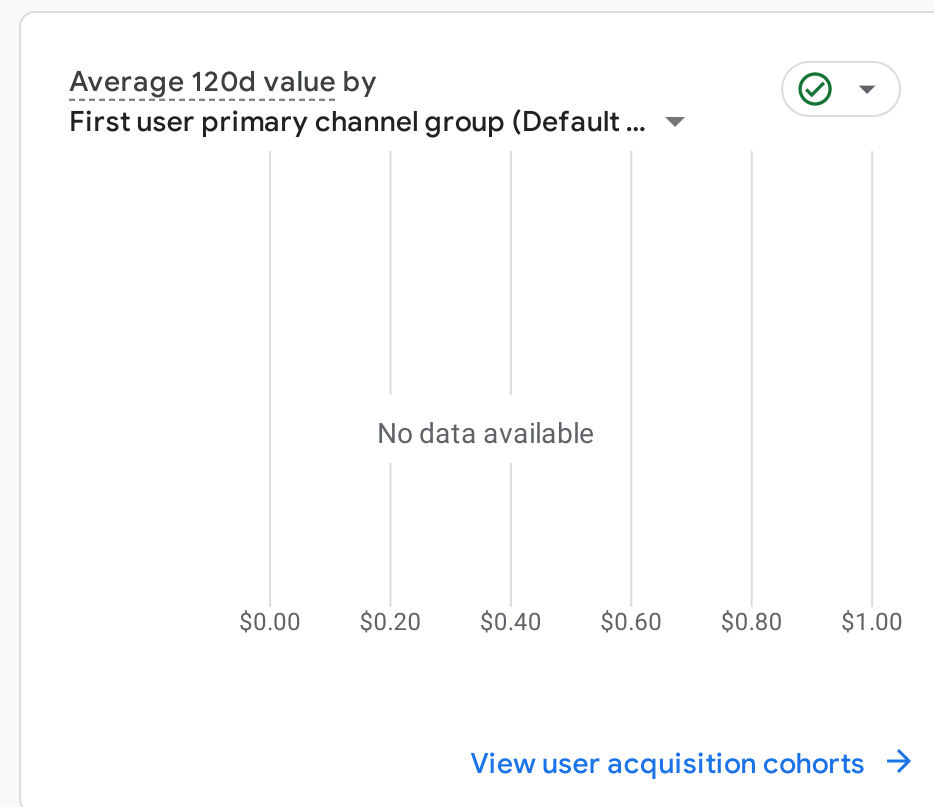

All Users Add comparison

Custom Jan 1 - Jan 31, 2025

Reports snapshot

WHERE DO YOUR NEW USERS COME FROM?

WHAT ARE YOUR TOP CAMPAIGNS?

HOW ARE ACTIVE USERS TRENDING?

HOW WELL DO YOU RETAIN YOUR USERS?

WHICH PAGES AND SCREENS GET THE MOST VIEWS?

WHAT ARE YOUR TOP EVENTS?

WHAT ARE YOUR TOP PERFORMING KEY EVENTS?

WHERE DOES YOUR AVERAGE 120D VALUE COME FROM?

WHAT ARE YOUR TOP SELLING PRODUCTS?

HOW DOES ACTIVITY ON YOUR PLATFORMS COMPARE?