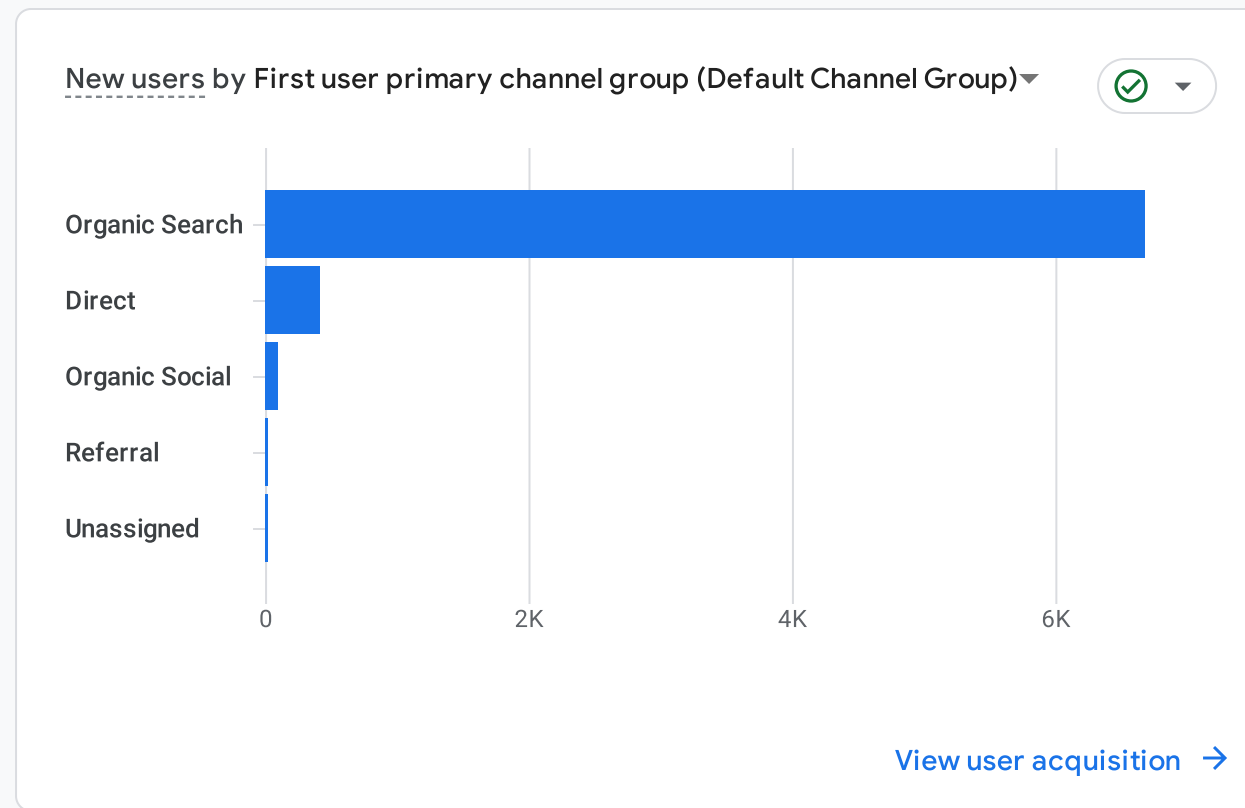

All Users Add comparison

Custom Jan 1 - Jan 31, 2025

Reports snapshot

WHERE DO YOUR NEW USERS COME FROM?

WHAT ARE YOUR TOP CAMPAIGNS?

HOW ARE ACTIVE USERS TRENDING?

HOW WELL DO YOU RETAIN YOUR USERS?

WHICH PAGES AND SCREENS GET THE MOST VIEWS?

WHAT ARE YOUR TOP EVENTS?

WHAT ARE YOUR TOP PERFORMING KEY EVENTS?

WHERE DOES YOUR AVERAGE 120D VALUE COME FROM?

WHAT ARE YOUR TOP SELLING PRODUCTS?

HOW DOES ACTIVITY ON YOUR PLATFORMS COMPARE?