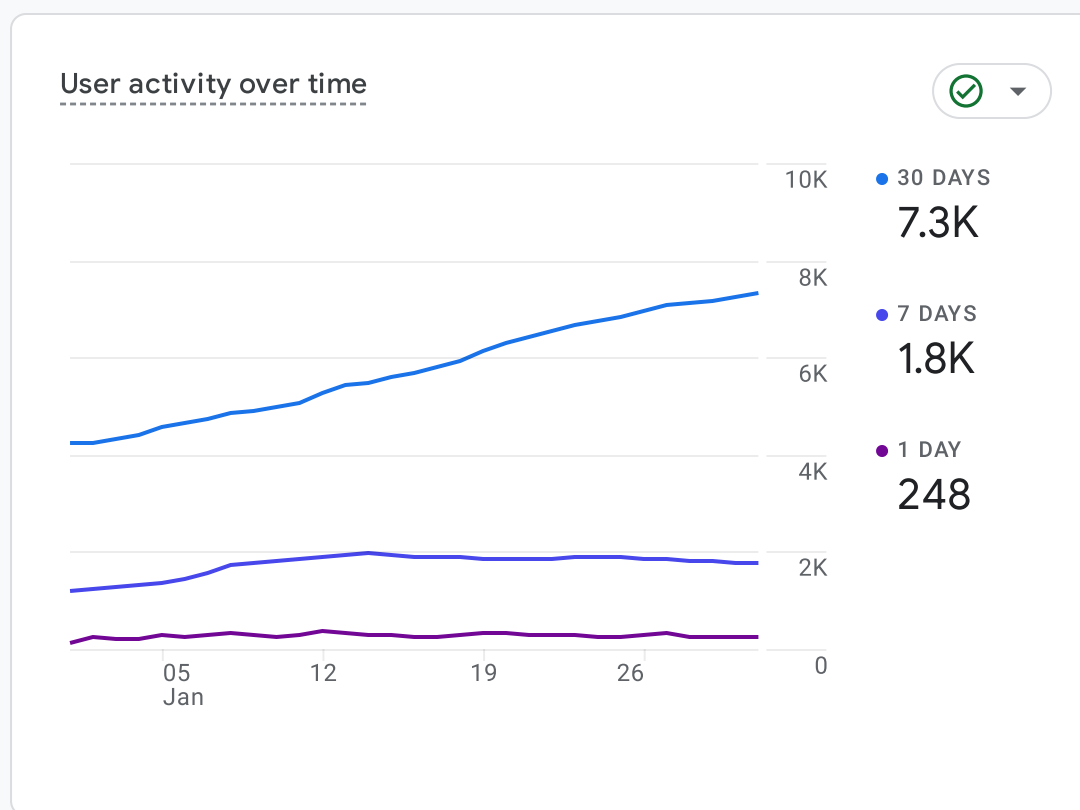

All Users Add comparison

Custom Jan 1 - Jan 31, 2025

Reports snapshot

WHERE DO YOUR NEW USERS COME FROM?

WHAT ARE YOUR TOP CAMPAIGNS?

HOW ARE ACTIVE USERS TRENDING?

HOW WELL DO YOU RETAIN YOUR USERS?

WHICH PAGES AND SCREENS GET THE MOST VIEWS?

WHAT ARE YOUR TOP EVENTS?

WHAT ARE YOUR TOP PERFORMING KEY EVENTS?

WHERE DOES YOUR AVERAGE 120D VALUE COME FROM?

WHAT ARE YOUR TOP SELLING PRODUCTS?

HOW DOES ACTIVITY ON YOUR PLATFORMS COMPARE?