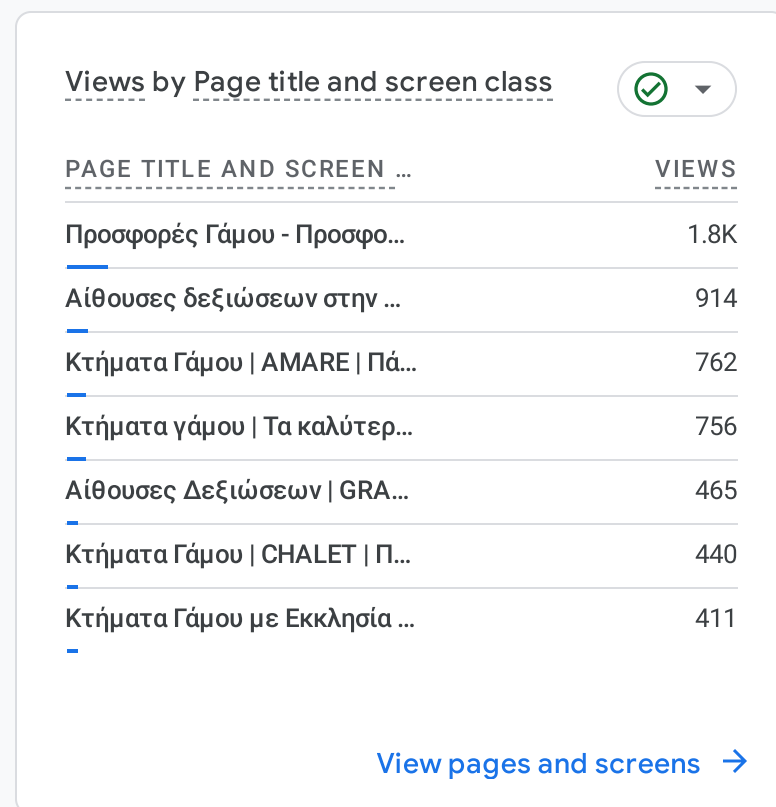

All Users Add comparison

Custom Jan 1 - Jan 31, 2025

Reports snapshot

WHERE DO YOUR NEW USERS COME FROM?

WHAT ARE YOUR TOP CAMPAIGNS?

HOW ARE ACTIVE USERS TRENDING?

HOW WELL DO YOU RETAIN YOUR USERS?

WHICH PAGES AND SCREENS GET THE MOST VIEWS?