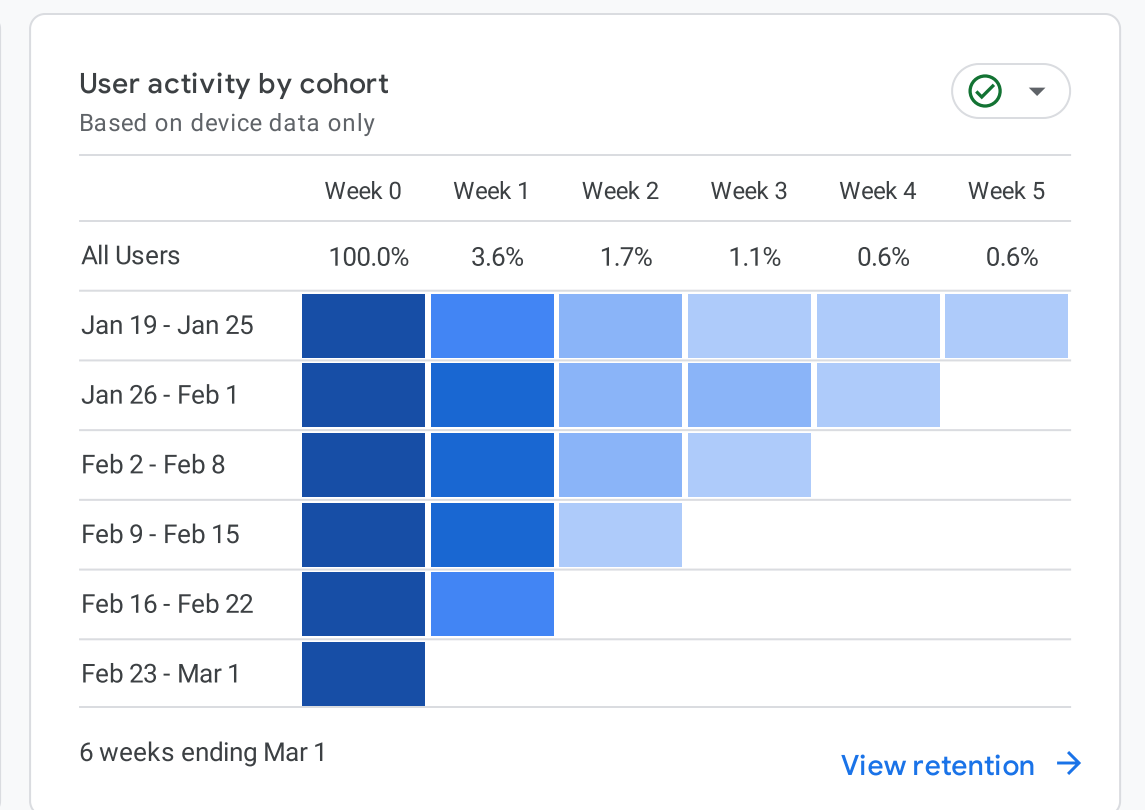

All Users Add comparison

Custom Jan 1 - Jan 31, 2025

Reports snapshot

WHERE DO YOUR NEW USERS COME FROM?

WHAT ARE YOUR TOP CAMPAIGNS?

HOW ARE ACTIVE USERS TRENDING?

HOW WELL DO YOU RETAIN YOUR USERS?

WHICH PAGES AND SCREENS GET THE MOST VIEWS?

WHAT ARE YOUR TOP EVENTS?

WHAT ARE YOUR TOP PERFORMING KEY EVENTS?

WHERE DOES YOUR AVERAGE 120D VALUE COME FROM?

WHAT ARE YOUR TOP SELLING PRODUCTS?

HOW DOES ACTIVITY ON YOUR PLATFORMS COMPARE?