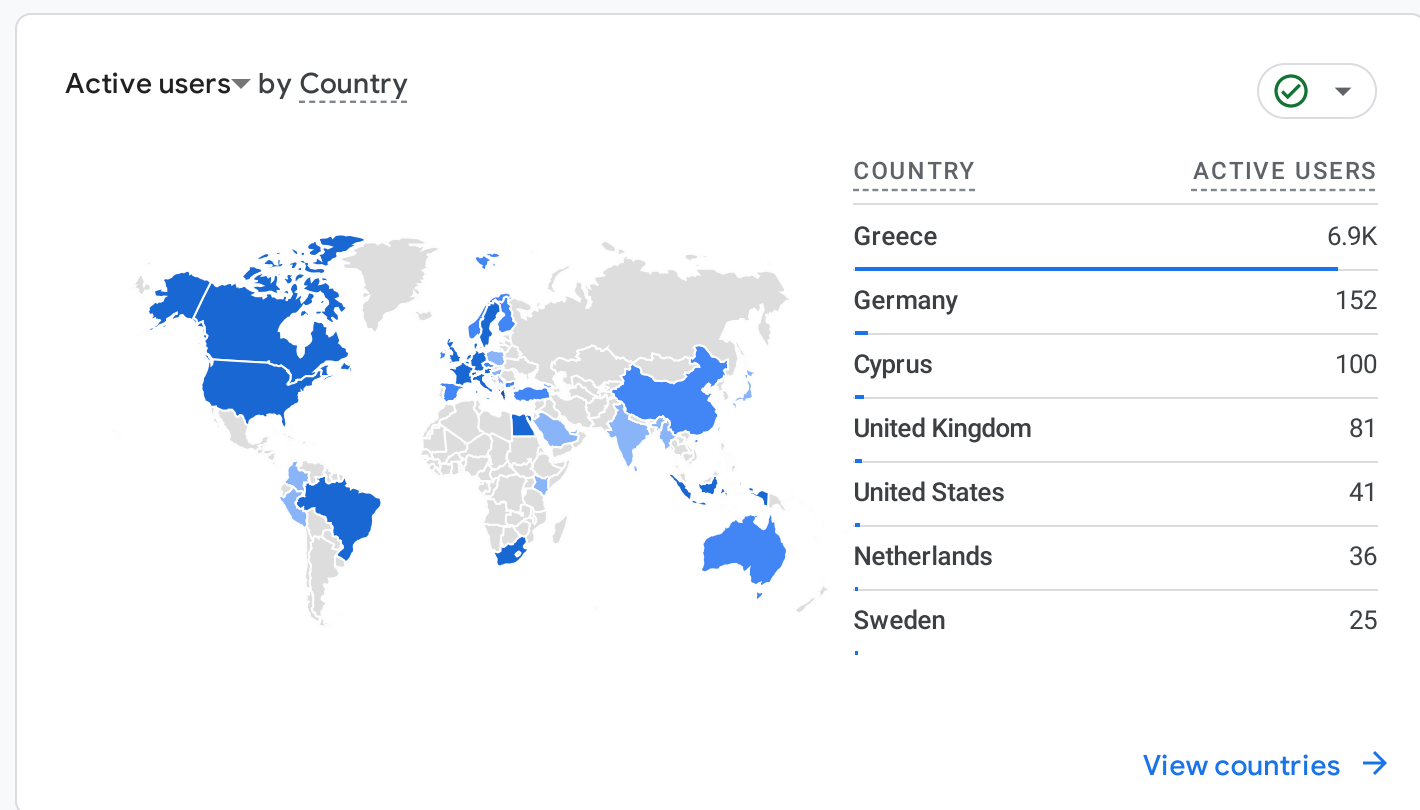

All Users Add comparison

Custom Jan 1 - Jan 31, 2025

Reports snapshot

WHERE DO YOUR NEW USERS COME FROM?

WHAT ARE YOUR TOP CAMPAIGNS?

HOW ARE ACTIVE USERS TRENDING?

HOW WELL DO YOU RETAIN YOUR USERS?

WHICH PAGES AND SCREENS GET THE MOST VIEWS?

WHAT ARE YOUR TOP EVENTS?

WHAT ARE YOUR TOP PERFORMING KEY EVENTS?

WHERE DOES YOUR AVERAGE 120D VALUE COME FROM?

WHAT ARE YOUR TOP SELLING PRODUCTS?

HOW DOES ACTIVITY ON YOUR PLATFORMS COMPARE?