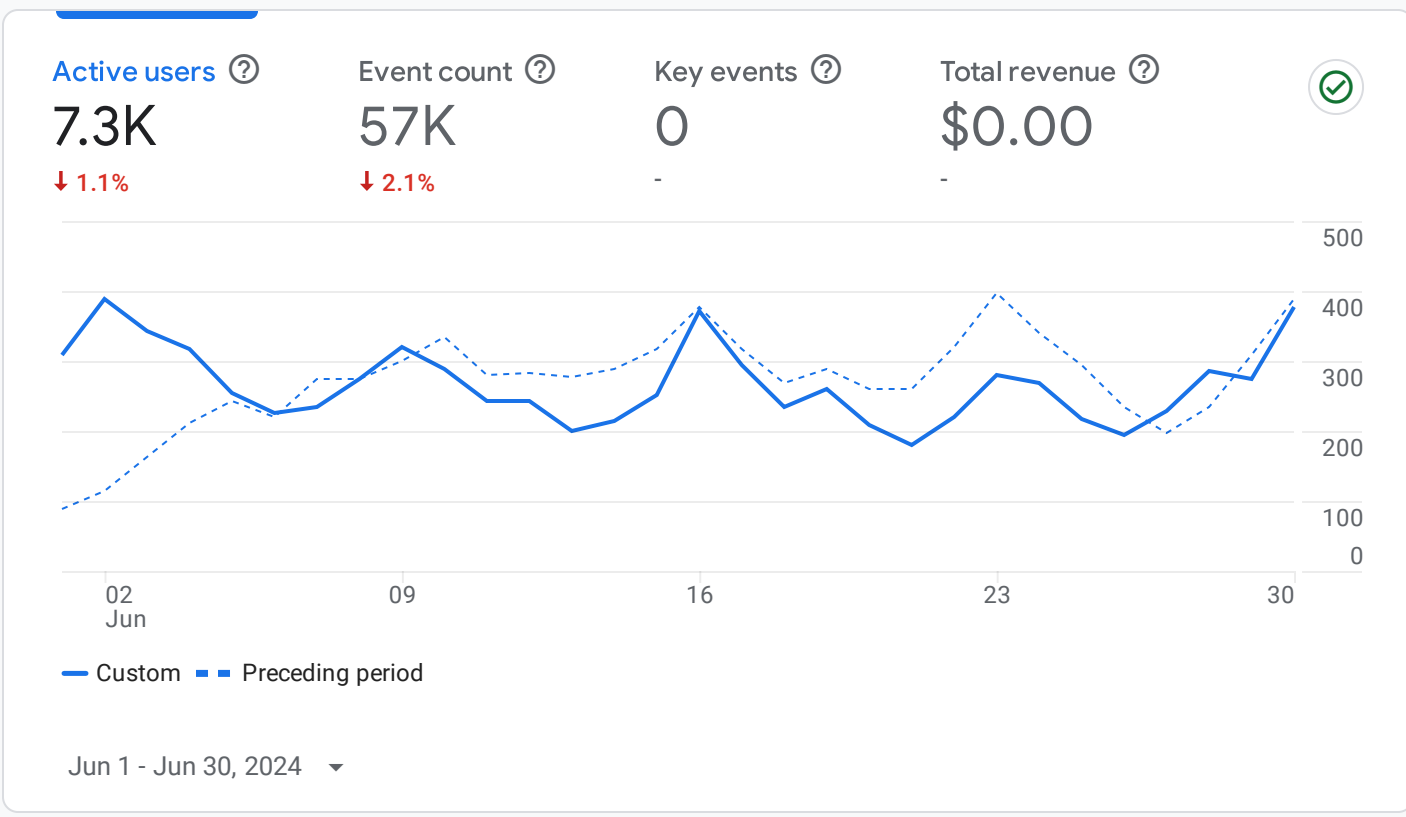

All Users Add comparison

Home

HOW ARE ACTIVE USERS TRENDING?

WHERE ARE YOUR USERS VISITING FROM?

WHICH PAGES AND SCREENS GET THE MOST VIEWS?

Views by Page title and screen class

PAGE TITLE AND SCREEN CLASS	VIEWS
Προσφορές Γάμου - Προσφορές Γάμ...	431 ↓ 0.5%
Αίθουσες δεξιώσεων στην Αθήνα - ...	310 ↑ 25.0%
Κτήματα Γάμου AMARE Πάρνηθα ...	263 ↑ 12.4%
Τα καλύτερα κτήματα γάμου στην Α...	298 ↑ 89.8%
Κτήματα Γάμου με Εκκλησία - Κτήμα...	119 ↓ 23.2%
Κτήματα Γάμου Εύπολις Παιανία ...	110 ↓ 20.9%
Κτήματα Γάμου CASARMA Ν. Κηφ...	105 ↓ 13.2%

Last 7 days [View pages and screens](#)

WHAT ARE YOUR TOP EVENTS?

Event count by Event name

EVENT NAME	EVENT COUNT
page_view	7.3K ↓ 13.8%
user_engagement	5.2K ↓ 13.4%
session_start	2.7K ↓ 5.9%
first_visit	1.9K ↓ 4.9%

Last 7 days [View events](#)

WHAT ARE YOUR TOP PERFORMING KEY EVENTS?

Key events by Event name

No data available

Last 7 days

WHERE DOES YOUR AVERAGE 120D VALUE COME FROM?

WHERE DO YOUR NEW USERS COME FROM?

HOW WELL DO YOU RETAIN YOUR USERS?