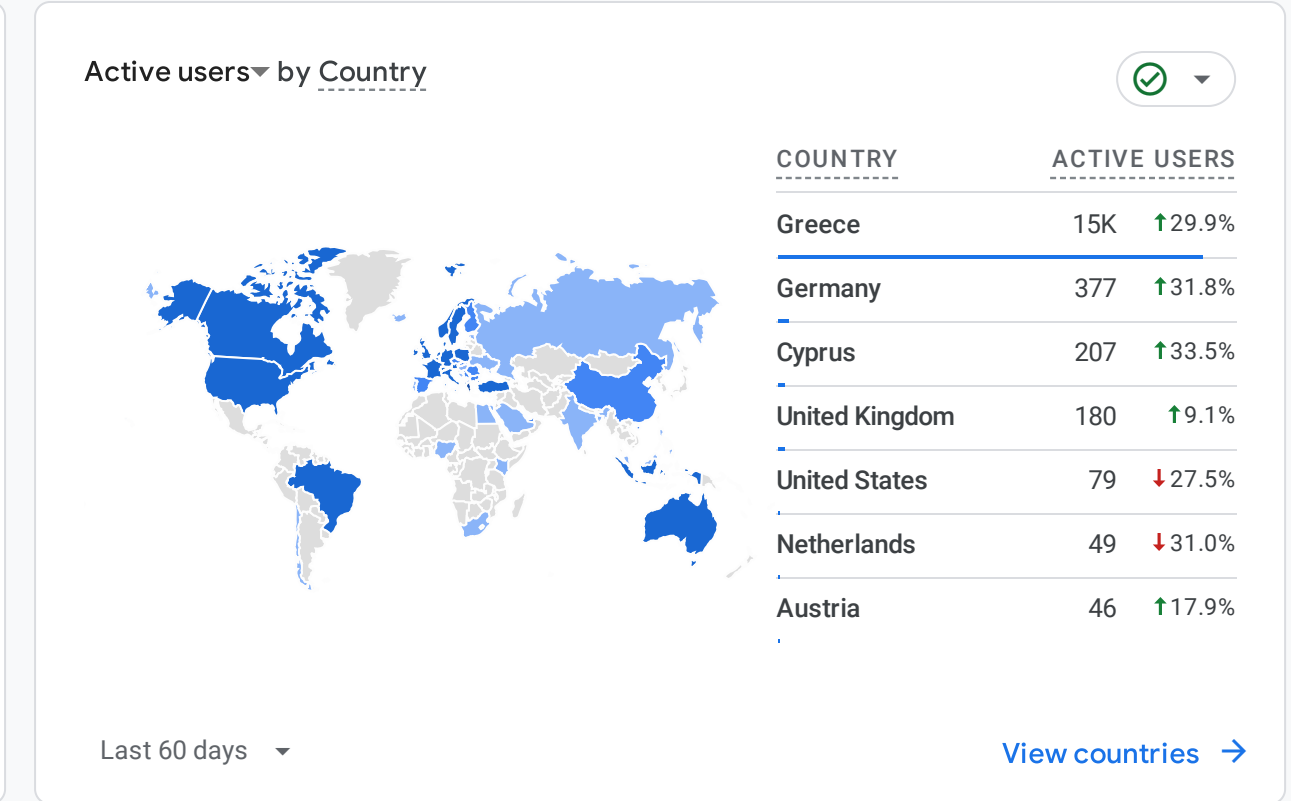

All Users Add comparison

Home

HOW ARE ACTIVE USERS TRENDING?

WHERE ARE YOUR USERS VISITING FROM?

WHICH PAGES AND SCREENS GET THE MOST VIEWS?

Views by Page title and screen class

PAGE TITLE AND SCREEN CLASS	VIEWS
Προσφορές Γάμου - Προσφορές Γάμ...	431 ↓ 0.5%
Αίθουσες δεξιώσεων στην Αθήνα - ...	310 ↑ 25.0%
Κτήματα Γάμου AMARE Πάρνηθα ...	263 ↑ 12.4%
Τα καλύτερα κτήματα γάμου στην Α...	298 ↑ 89.8%
Κτήματα Γάμου με Εκκλησία - Κτήμα...	119 ↓ 23.2%
Κτήματα Γάμου Εύπολις Παιανία ...	110 ↓ 20.9%
Κτήματα Γάμου CASARMA Ν. Κηφ...	105 ↓ 13.2%

Last 7 days [View pages and screens](#)

WHAT ARE YOUR TOP EVENTS?

Event count by Event name

EVENT NAME	EVENT COUNT
page_view	7.3K ↓ 13.8%
user_engagement	5.2K ↓ 13.4%
session_start	2.7K ↓ 5.9%
first_visit	1.9K ↓ 4.9%

Last 7 days [View events](#)

WHAT ARE YOUR TOP PERFORMING KEY EVENTS?

Key events by Event name

No data available

Last 7 days

WHERE DOES YOUR AVERAGE 120D VALUE COME FROM?

WHERE DO YOUR NEW USERS COME FROM?

HOW WELL DO YOU RETAIN YOUR USERS?