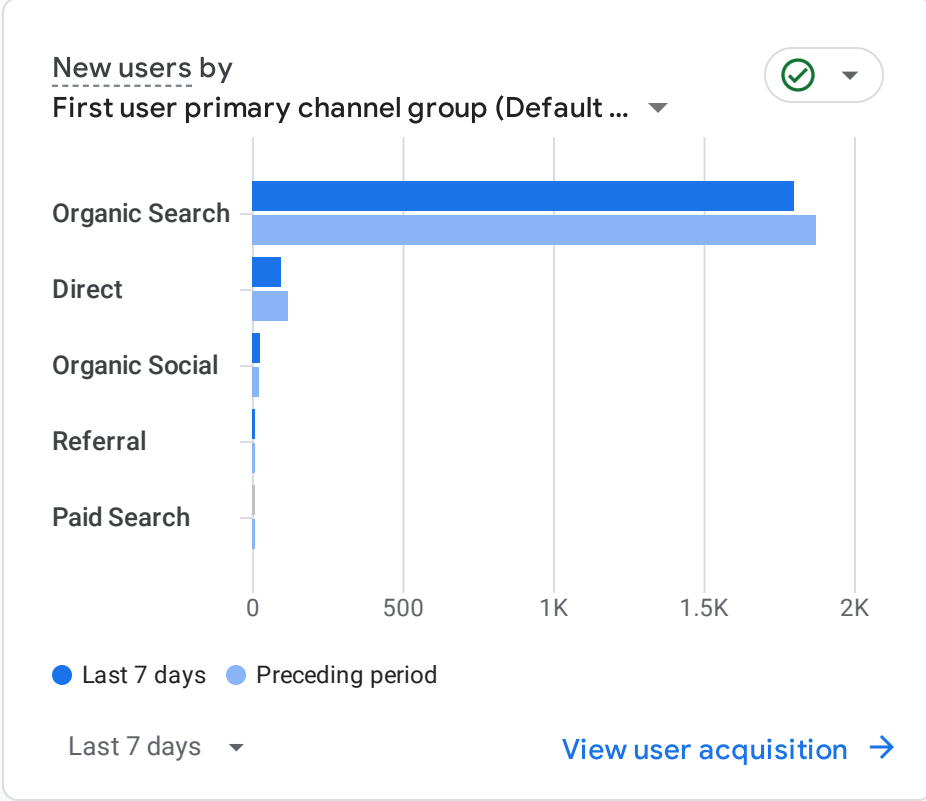

Last 7 days [View pages and screens](#)

WHAT ARE YOUR TOP EVENTS?

Event count by Event name

EVENT NAME	EVENT COUNT
page_view	7.3K ↓ 13.8%
user_engagement	5.2K ↓ 13.4%
session_start	2.7K ↓ 5.9%
first_visit	1.9K ↓ 4.9%

Last 7 days [View events](#)

WHAT ARE YOUR TOP PERFORMING KEY EVENTS?

Key events by Event name

No data available

Last 7 days

WHERE DOES YOUR AVERAGE 120D VALUE COME FROM?

WHERE DO YOUR NEW USERS COME FROM?

HOW WELL DO YOU RETAIN YOUR USERS?

HOW DOES ACTIVITY ON YOUR PLATFORMS COMPARE?

WHAT'S THE GROUPING OF USERS BY PLATFORM?