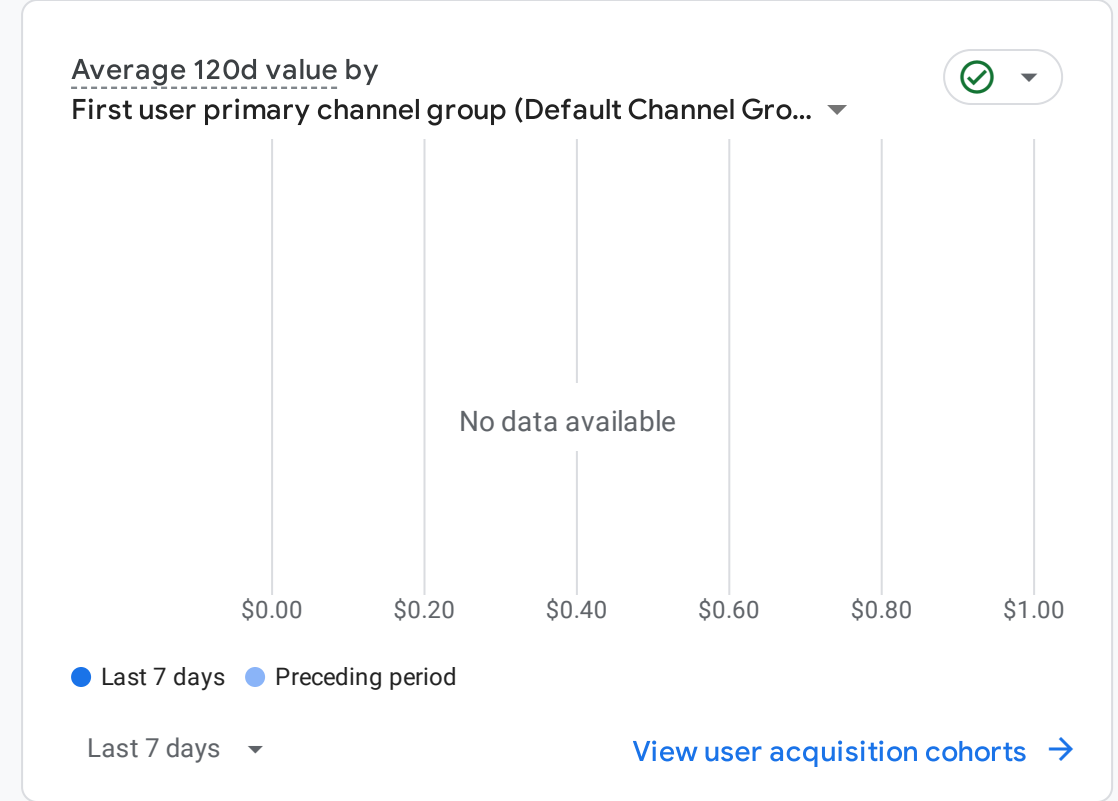

Last 7 days [View events](#)

WHAT ARE YOUR TOP PERFORMING KEY EVENTS?

Key events by Event name

No data available

Last 7 days

WHERE DOES YOUR AVERAGE 120D VALUE COME FROM?

WHERE DO YOUR NEW USERS COME FROM?

HOW WELL DO YOU RETAIN YOUR USERS?