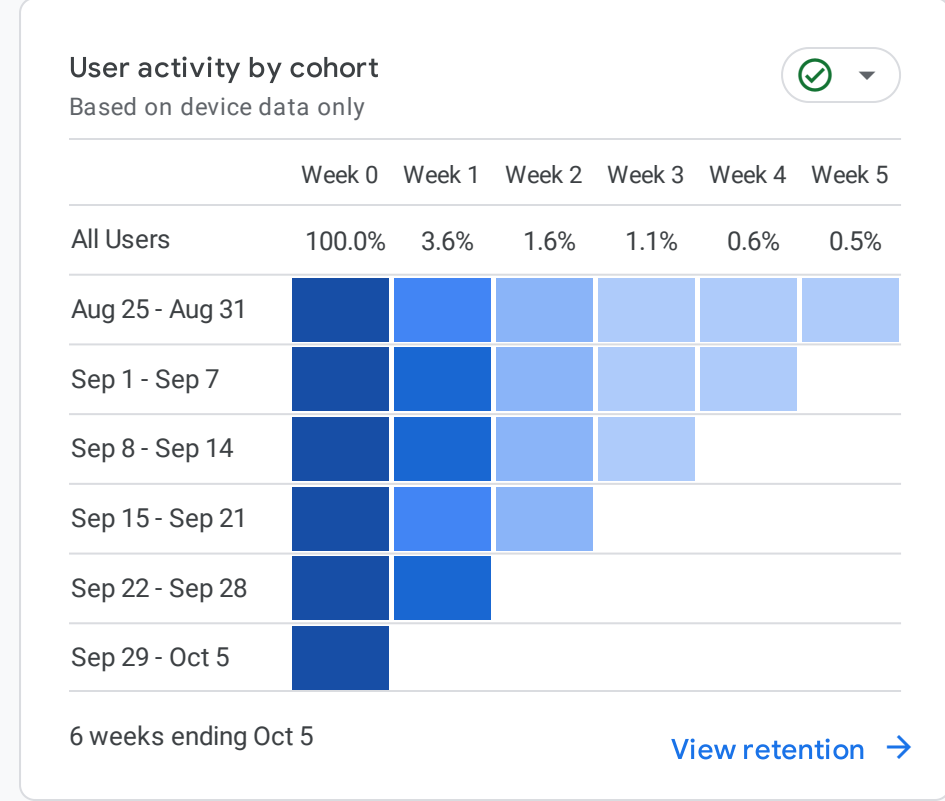

Last 7 days [View pages and screens](#)

WHAT ARE YOUR TOP EVENTS?

Event count by Event name

EVENT NAME	EVENT COUNT
page_view	7.3K ↓ 13.8%
user_engagement	5.2K ↓ 13.4%
session_start	2.7K ↓ 5.9%
first_visit	1.9K ↓ 4.9%

Last 7 days [View events](#)

WHAT ARE YOUR TOP PERFORMING KEY EVENTS?

Key events by Event name

No data available

Last 7 days

WHERE DOES YOUR AVERAGE 120D VALUE COME FROM?

WHERE DO YOUR NEW USERS COME FROM?

HOW WELL DO YOU RETAIN YOUR USERS?