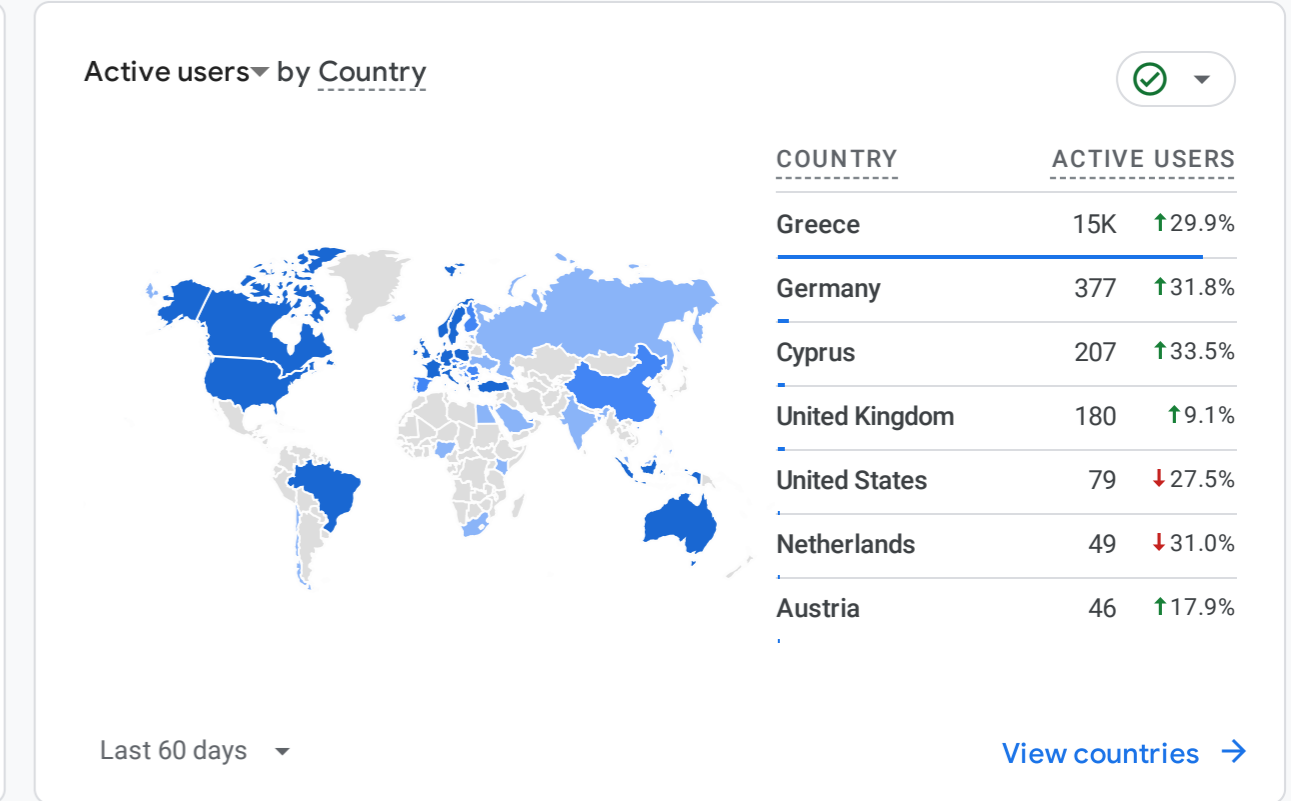

All Users Add comparison

Home

HOW ARE ACTIVE USERS TRENDING?

WHERE ARE YOUR USERS VISITING FROM?

WHICH PAGES AND SCREENS GET THE MOST VIEWS?

Views by Page title and screen class

PAGE TITLE AND SCREEN CLASS	VIEWS
Προσφορές Γάμου - Προσφορές Γάμ...	431 ↓ 0.5%
Αίθουσες δεξιώσεων στην Αθήνα - ...	310 ↑ 25.0%
Κτήματα Γάμου AMARE Πάρνηθα ...	263 ↑ 12.4%
Τα καλύτερα κτήματα γάμου στην Α...	298 ↑ 89.8%
Κτήματα Γάμου με Εκκλησία - Κτήμα...	119 ↓ 23.2%
Κτήματα Γάμου Εύπολις Παιανία ...	110 ↓ 20.9%
Κτήματα Γάμου CASARMA Ν. Κηφ...	105 ↓ 13.2%

Last 7 days [View pages and screens](#)

WHAT ARE YOUR TOP EVENTS?

Event count by Event name

EVENT NAME	EVENT COUNT
page_view	7.3K ↓ 13.8%
user_engagement	5.2K ↓ 13.4%
session_start	2.7K ↓ 5.9%
first_visit	1.9K ↓ 4.9%

Last 7 days [View events](#)

WHAT ARE YOUR TOP PERFORMING KEY EVENTS?

Key events by Event name

No data available

Last 7 days

WHERE DOES YOUR AVERAGE 120D VALUE COME FROM?

WHERE DO YOUR NEW USERS COME FROM?

HOW WELL DO YOU RETAIN YOUR USERS?