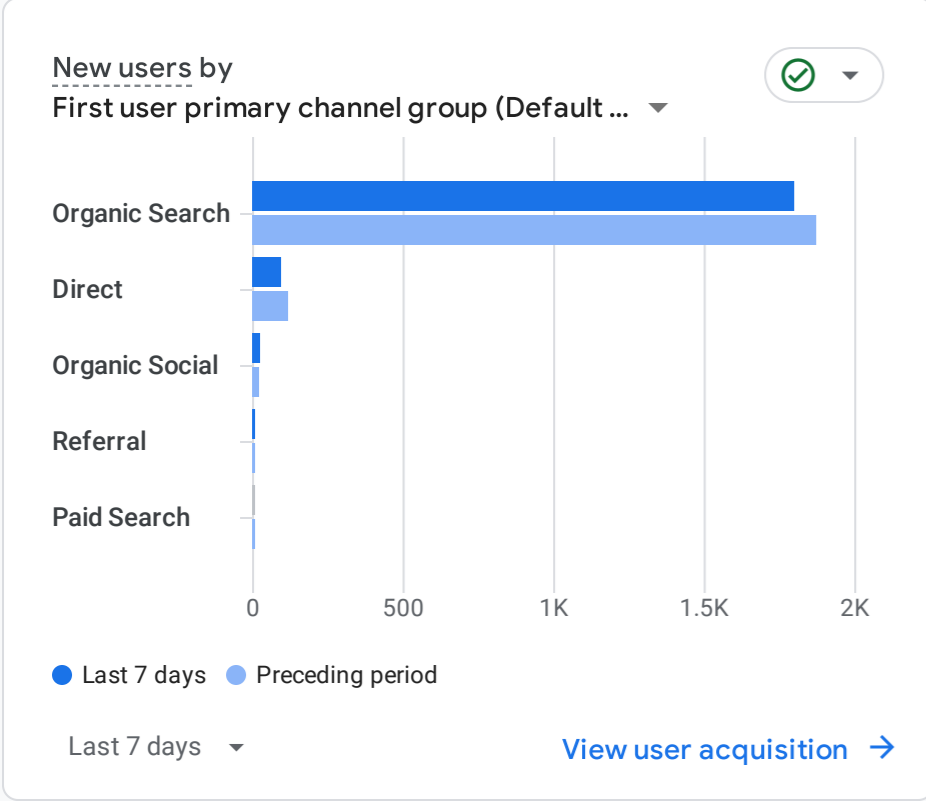

Last 7 days [View pages and screens](#)

WHAT ARE YOUR TOP EVENTS?

Event count by Event name

EVENT NAME	EVENT COUNT
page_view	7.3K ↓ 13.8%
user_engagement	5.2K ↓ 13.4%
session_start	2.7K ↓ 5.9%
first_visit	1.9K ↓ 4.9%

Last 7 days [View events](#)

WHAT ARE YOUR TOP PERFORMING KEY EVENTS?

Key events by Event name

No data available

Last 7 days

WHERE DOES YOUR AVERAGE 120D VALUE COME FROM?

WHERE DO YOUR NEW USERS COME FROM?

HOW WELL DO YOU RETAIN YOUR USERS?

HOW DOES ACTIVITY ON YOUR PLATFORMS COMPARE?

WHAT'S THE GROUPING OF USERS BY PLATFORM?