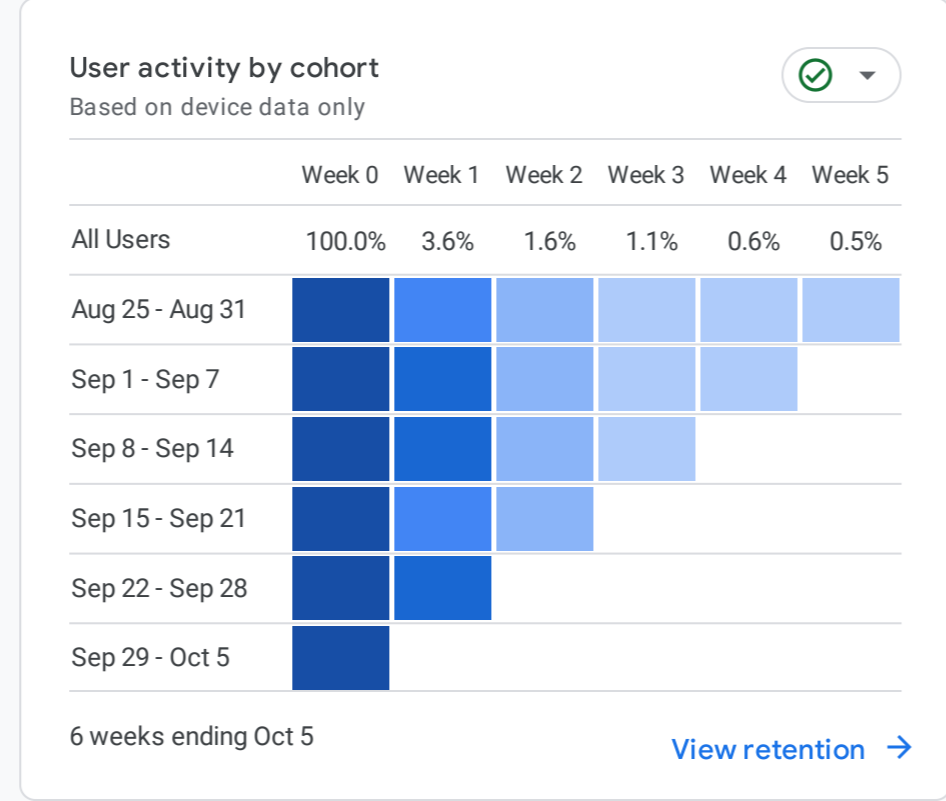

Last 7 days [View pages and screens](#)

WHAT ARE YOUR TOP EVENTS?

Event count by Event name

EVENT NAME	EVENT COUNT
page_view	7.3K ↓ 13.8%
user_engagement	5.2K ↓ 13.4%
session_start	2.7K ↓ 5.9%
first_visit	1.9K ↓ 4.9%

Last 7 days [View events](#)

WHAT ARE YOUR TOP PERFORMING KEY EVENTS?

Key events by Event name

No data available

Last 7 days

WHERE DOES YOUR AVERAGE 120D VALUE COME FROM?

WHERE DO YOUR NEW USERS COME FROM?

HOW WELL DO YOU RETAIN YOUR USERS?