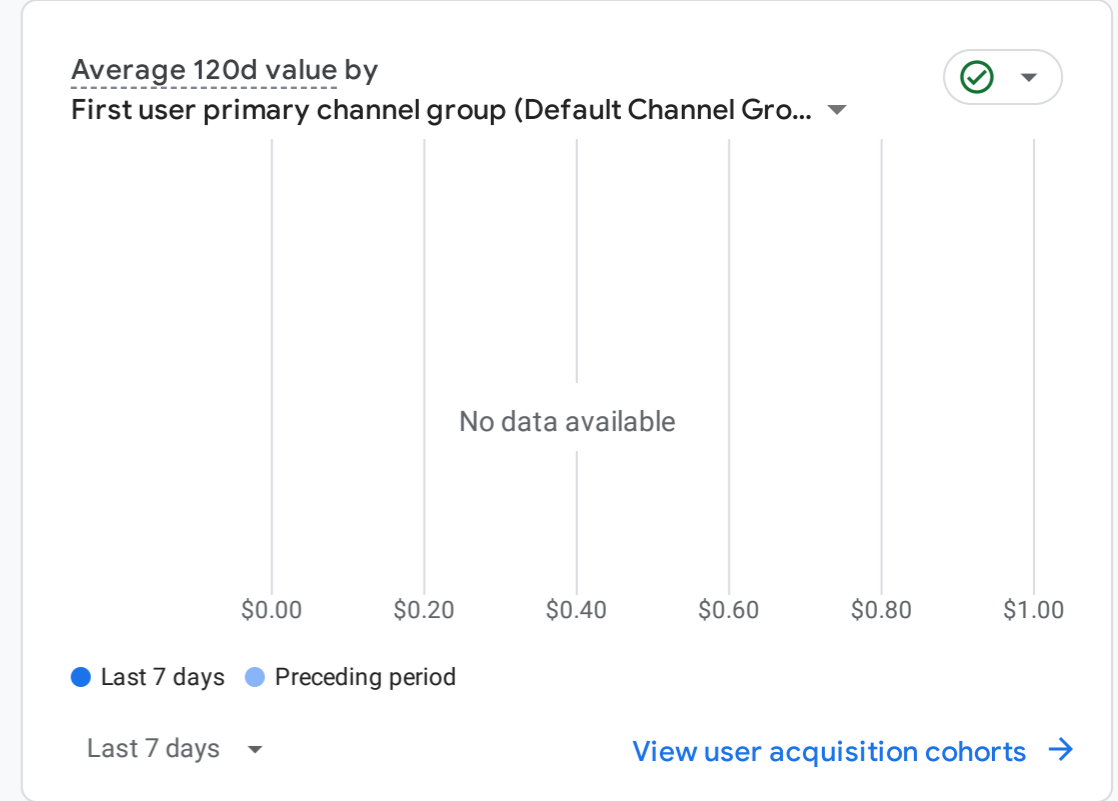

Last 7 days [View events](#)

WHAT ARE YOUR TOP PERFORMING KEY EVENTS?

Key events by Event name

No data available

Last 7 days

WHERE DOES YOUR AVERAGE 120D VALUE COME FROM?

WHERE DO YOUR NEW USERS COME FROM?

HOW WELL DO YOU RETAIN YOUR USERS?