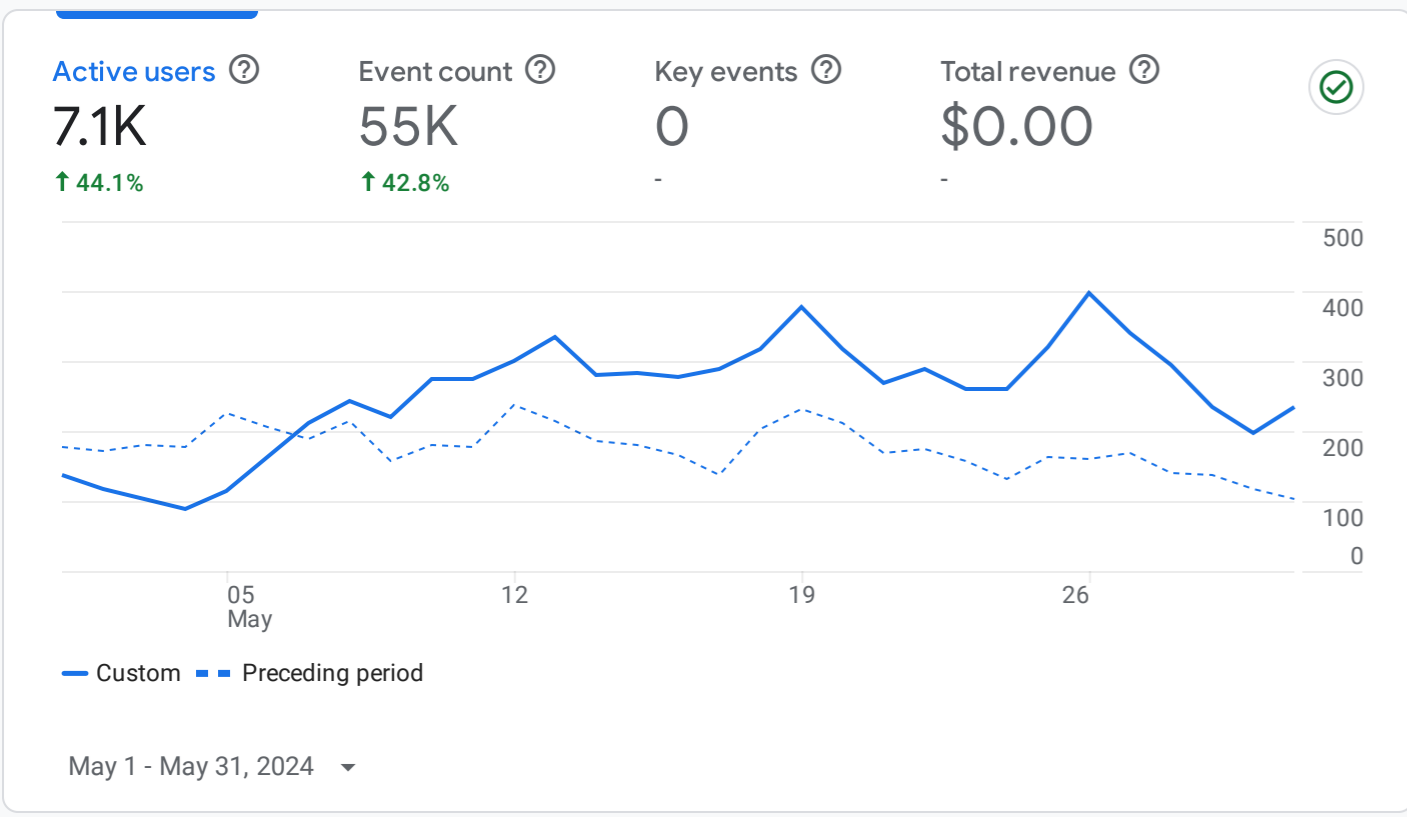

All Users Add comparison

Home

HOW ARE ACTIVE USERS TRENDING?

WHERE ARE YOUR USERS VISITING FROM?

WHICH PAGES AND SCREENS GET THE MOST VIEWS?

Views by Page title and screen class

PAGE TITLE AND SCREEN CLASS	VIEWS
Προσφορές Γάμου - Προσφορές Γάμ...	431 ↓ 0.5%
Αίθουσες δεξιώσεων στην Αθήνα - ...	310 ↑ 25.0%
Κτήματα Γάμου AMARE Πάρνηθα ...	263 ↑ 12.4%
Τα καλύτερα κτήματα γάμου στην Α...	298 ↑ 89.8%
Κτήματα Γάμου με Εκκλησία - Κτήμα...	119 ↓ 23.2%
Κτήματα Γάμου Εύπολις Παιανία ...	110 ↓ 20.9%
Κτήματα Γάμου CASARMA Ν. Κηφ...	105 ↓ 13.2%

Last 7 days [View pages and screens](#)

WHAT ARE YOUR TOP EVENTS?

Event count by Event name

EVENT NAME	EVENT COUNT
page_view	7.3K ↓ 13.8%
user_engagement	5.2K ↓ 13.4%
session_start	2.7K ↓ 5.9%
first_visit	1.9K ↓ 4.9%

Last 7 days [View events](#)

WHAT ARE YOUR TOP PERFORMING KEY EVENTS?

Key events by Event name

No data available

Last 7 days

WHERE DOES YOUR AVERAGE 120D VALUE COME FROM?

WHERE DO YOUR NEW USERS COME FROM?

HOW WELL DO YOU RETAIN YOUR USERS?