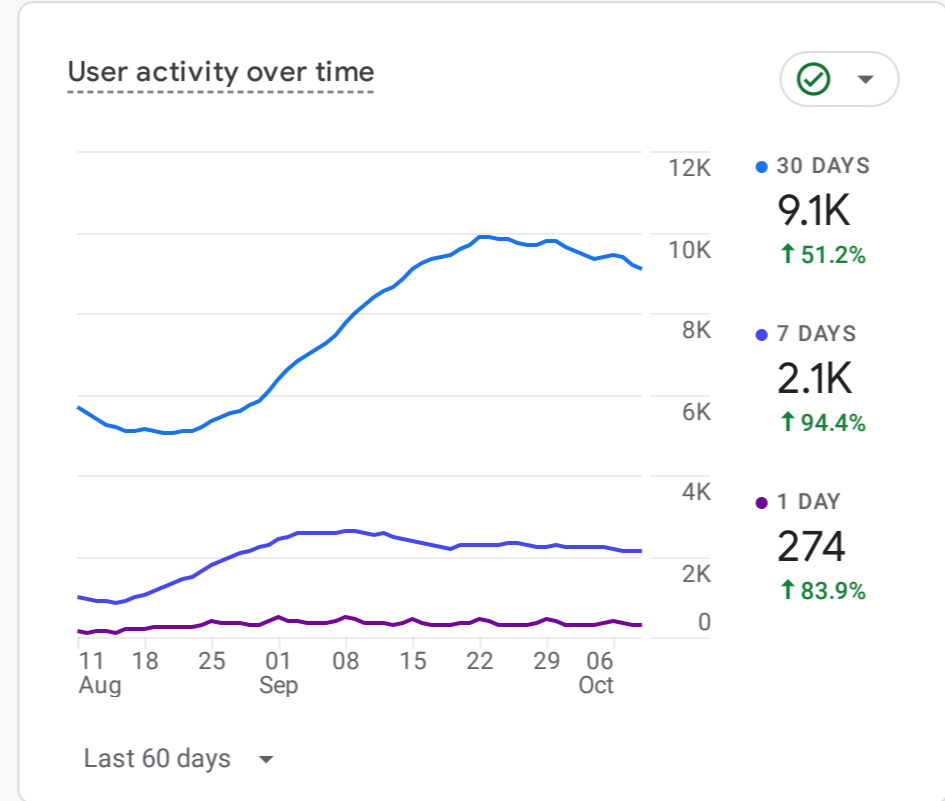

All Users Add comparison

Home

HOW ARE ACTIVE USERS TRENDING?

WHERE ARE YOUR USERS VISITING FROM?

WHICH PAGES AND SCREENS GET THE MOST VIEWS?

Views by Page title and screen class

PAGE TITLE AND SCREEN CLASS	VIEWS
Προσφορές Γάμου - Προσφορές Γάμ...	431 ↓ 0.5%
Αίθουσες δεξιώσεων στην Αθήνα - ...	310 ↑ 25.0%
Κτήματα Γάμου AMARE Πάρνηθα ...	263 ↑ 12.4%
Τα καλύτερα κτήματα γάμου στην Α...	298 ↑ 89.8%
Κτήματα Γάμου με Εκκλησία - Κτήμα...	119 ↓ 23.2%
Κτήματα Γάμου Εύπολις Παιανία ...	110 ↓ 20.9%
Κτήματα Γάμου CASARMA Ν. Κηφ...	105 ↓ 13.2%

Last 7 days [View pages and screens](#)

WHAT ARE YOUR TOP EVENTS?

Event count by Event name

EVENT NAME	EVENT COUNT
page_view	7.3K ↓ 13.8%
user_engagement	5.2K ↓ 13.4%
session_start	2.7K ↓ 5.9%
first_visit	1.9K ↓ 4.9%

Last 7 days [View events](#)

WHAT ARE YOUR TOP PERFORMING KEY EVENTS?

Key events by Event name

No data available

Last 7 days

WHERE DOES YOUR AVERAGE 120D VALUE COME FROM?

WHERE DO YOUR NEW USERS COME FROM?

HOW WELL DO YOU RETAIN YOUR USERS?