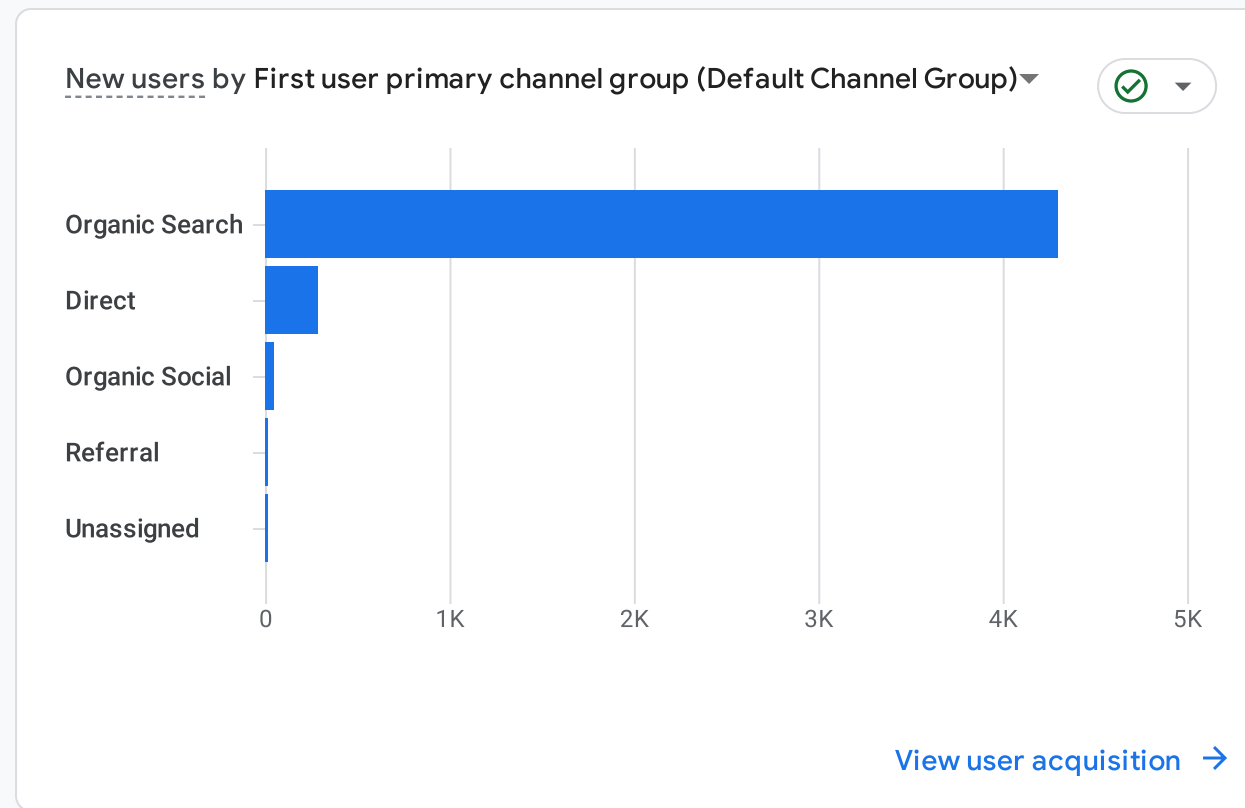

All Users Add comparison

Custom Nov 1 - Nov 30, 2024

Reports snapshot

WHERE DO YOUR NEW USERS COME FROM?

WHAT ARE YOUR TOP CAMPAIGNS?

Sessions by Session primary channel group

SESSION PRIMARY CHAN...	SESSIONS
Organic Search	6K
Direct	378
Organic Social	59
Unassigned	9
Referral	8

WHAT ARE YOUR TOP EVENTS?

Event count by Event name

EVENT NAME	EVENT COUNT
page_view	19K
user_engagement	14K
session_start	6.4K
first_visit	4.6K

WHAT ARE YOUR TOP PERFORMING KEY EVENTS?

Key events by Event name