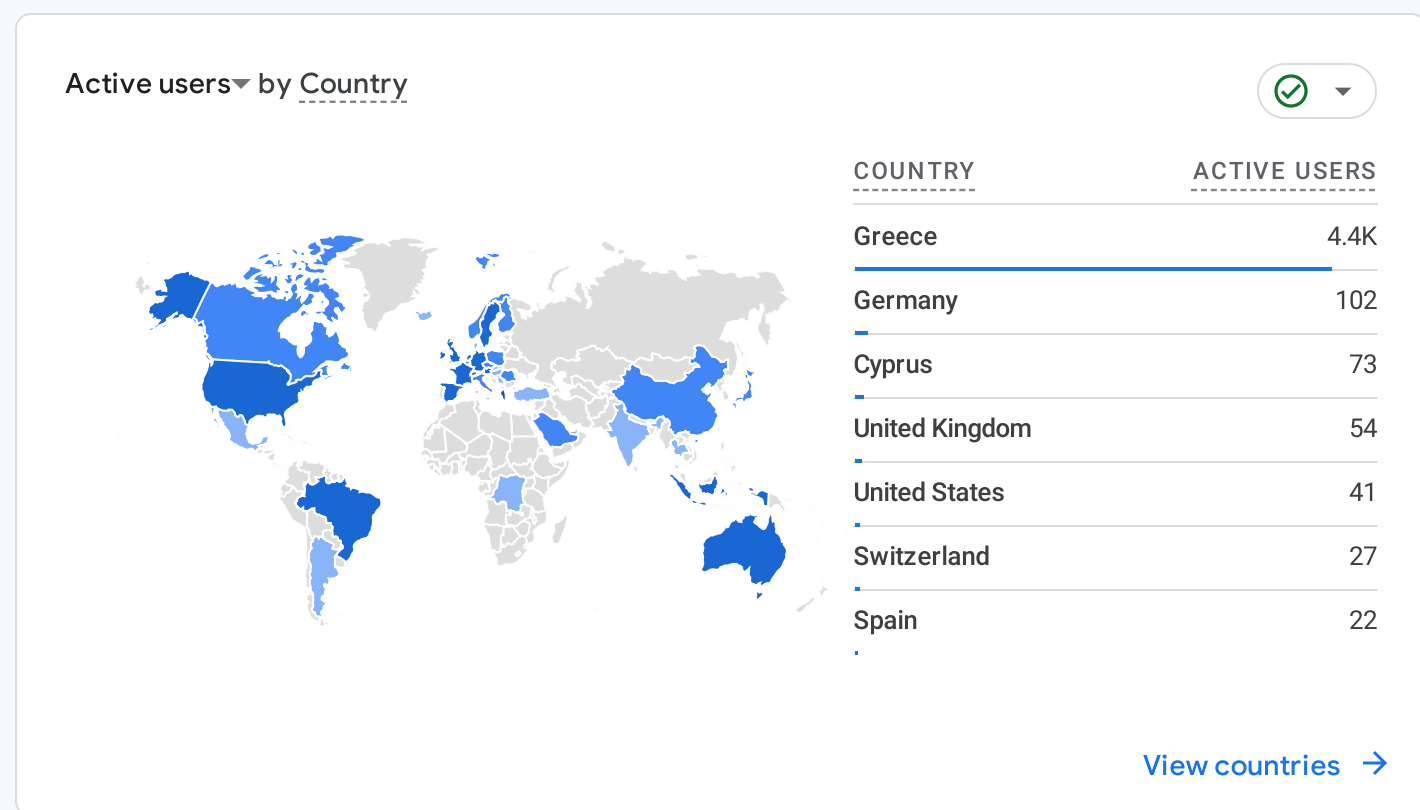

All Users Add comparison

Custom Nov 1 - Nov 30, 2024

Reports snapshot

WHERE DO YOUR NEW USERS COME FROM?

WHAT ARE YOUR TOP CAMPAIGNS?

Sessions by Session primary channel group

SESSION PRIMARY CHAN...	SESSIONS
Organic Search	6K
Direct	378
Organic Social	59
Unassigned	9
Referral	8