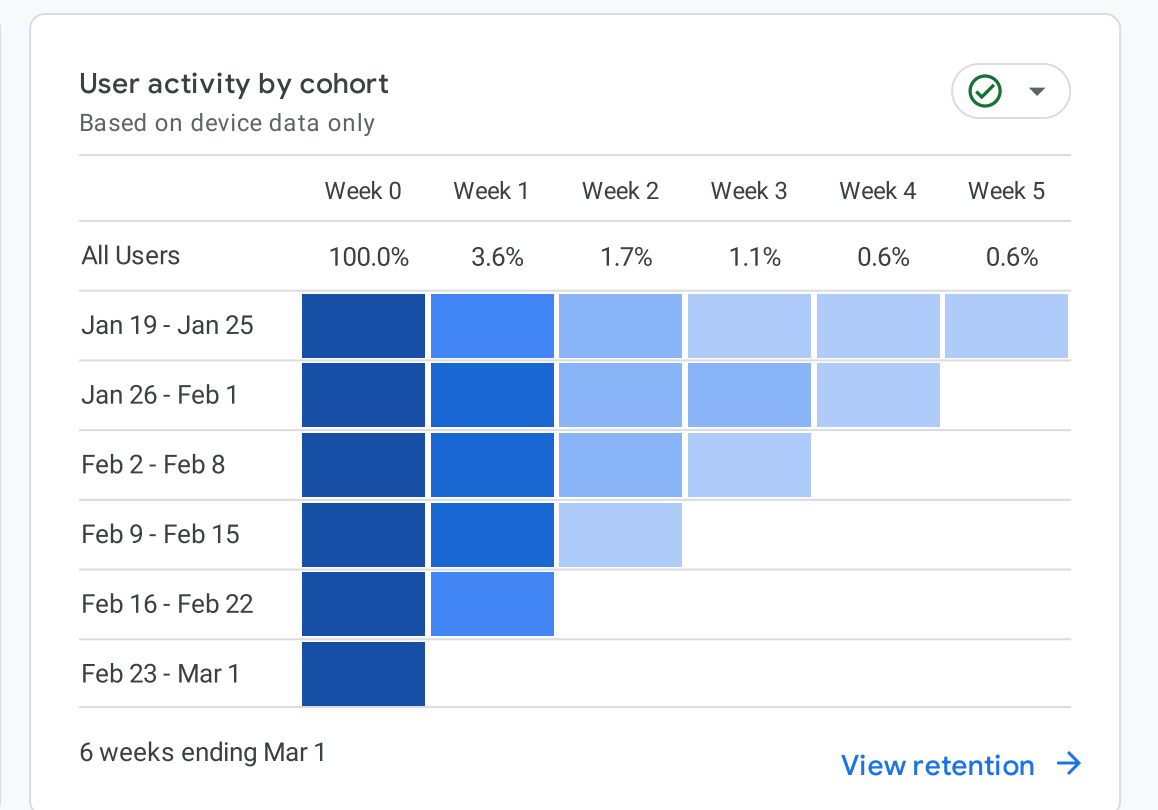

All Users Add comparison

Custom Nov 1 - Nov 30, 2024

Reports snapshot

WHERE DO YOUR NEW USERS COME FROM?

WHAT ARE YOUR TOP CAMPAIGNS?

Sessions by Session primary channel group

SESSION PRIMARY CHAN...	SESSIONS
Organic Search	6K
Direct	378
Organic Social	59
Unassigned	9
Referral	8

HOW ARE ACTIVE USERS TRENDING?

HOW WELL DO YOU RETAIN YOUR USERS?

WHICH PAGES AND SCREENS GET THE MOST VIEWS?

Views by Page title and screen class

PAGE TITLE AND SCREEN ...	VIEWS
Προσφορές Γάμου - Προσφο...	1.1K
Αίθουσες δεξιώσεων στην ...	607
Κτήματα Γάμου   AMARE   Πά...	525
Κτήματα γάμου στην Αθήνα -...	402
ΓΑΜΟΣ   Κτήματα γάμου & χ...	384
Κτήματα γάμου για δεξίωση	354
Γάμος από προξενιό   gamos...	315

WHAT ARE YOUR TOP EVENTS?

Event count by Event name

EVENT NAME	EVENT COUNT
page_view	19K
user_engagement	14K
session_start	6.4K
first_visit	4.6K

WHAT ARE YOUR TOP PERFORMING KEY EVENTS?

Key events by Event name