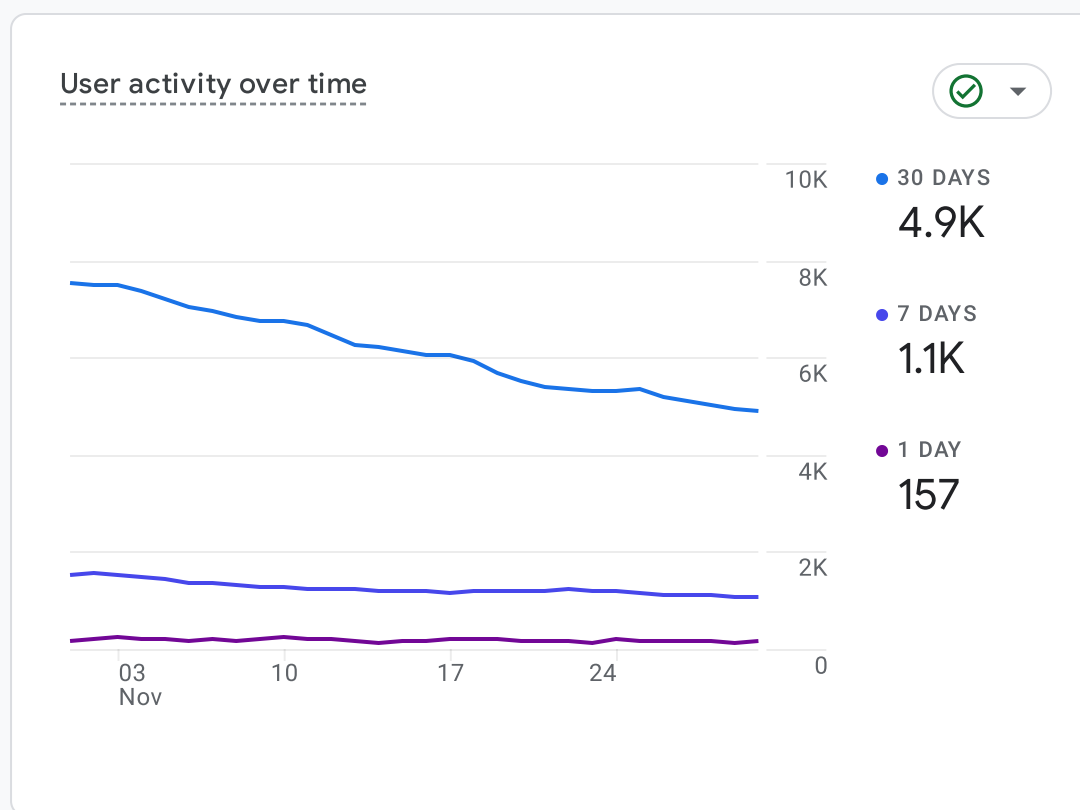

All Users Add comparison

Custom Nov 1 - Nov 30, 2024

Reports snapshot

WHERE DO YOUR NEW USERS COME FROM?

WHAT ARE YOUR TOP CAMPAIGNS?

Sessions by Session primary channel group

SESSION PRIMARY CHAN...	SESSIONS
Organic Search	6K
Direct	378
Organic Social	59
Unassigned	9
Referral	8

HOW ARE ACTIVE USERS TRENDING?

HOW WELL DO YOU RETAIN YOUR USERS?

WHICH PAGES AND SCREENS GET THE MOST VIEWS?

Views by Page title and screen class

PAGE TITLE AND SCREEN ...	VIEWS
Προσφορές Γάμου - Προσφο...	1.1K
Αίθουσες δεξιώσεων στην ...	607
Κτήματα Γάμου   AMARE   Πά...	525
Κτήματα γάμου στην Αθήνα -...	402
ΓΑΜΟΣ   Κτήματα γάμου & χ...	384
Κτήματα γάμου για δεξίωση	354
Γάμος από προξενιό   gamos...	315

WHAT ARE YOUR TOP EVENTS?

Event count by Event name

EVENT NAME	EVENT COUNT
page_view	19K
user_engagement	14K
session_start	6.4K
first_visit	4.6K

WHAT ARE YOUR TOP PERFORMING KEY EVENTS?

Key events by Event name