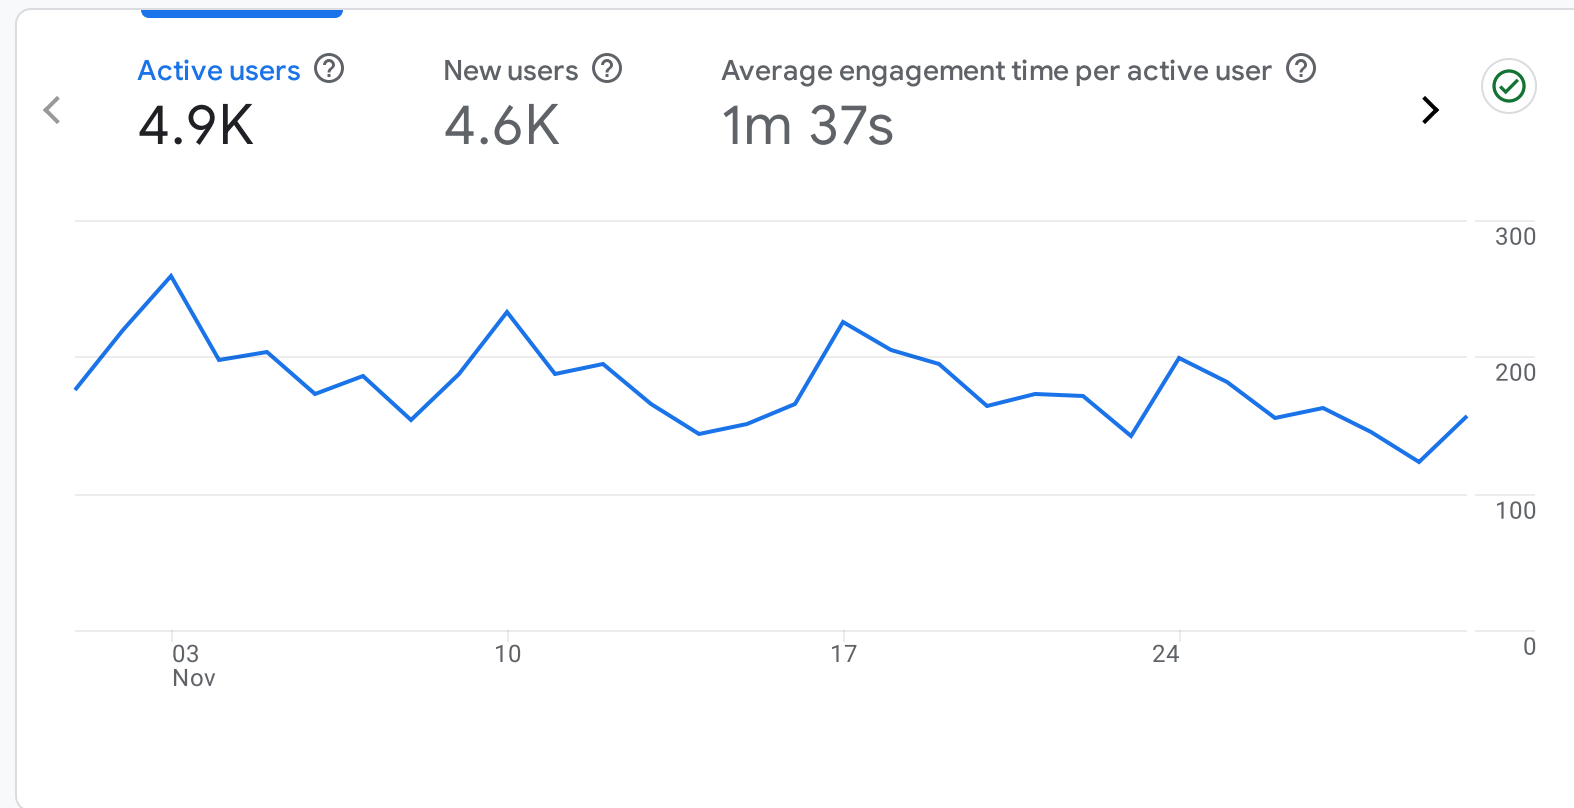

All Users Add comparison

Custom Nov 1 - Nov 30, 2024

Reports snapshot

WHERE DO YOUR NEW USERS COME FROM?

WHAT ARE YOUR TOP CAMPAIGNS?

Sessions by Session primary channel group

SESSION PRIMARY CHAN...	SESSIONS
Organic Search	6K
Direct	378
Organic Social	59
Unassigned	9
Referral	8

WHAT ARE YOUR TOP EVENTS?

Event count by Event name

EVENT NAME	EVENT COUNT
page_view	19K
user_engagement	14K
session_start	6.4K
first_visit	4.6K

WHAT ARE YOUR TOP PERFORMING KEY EVENTS?

Key events by Event name