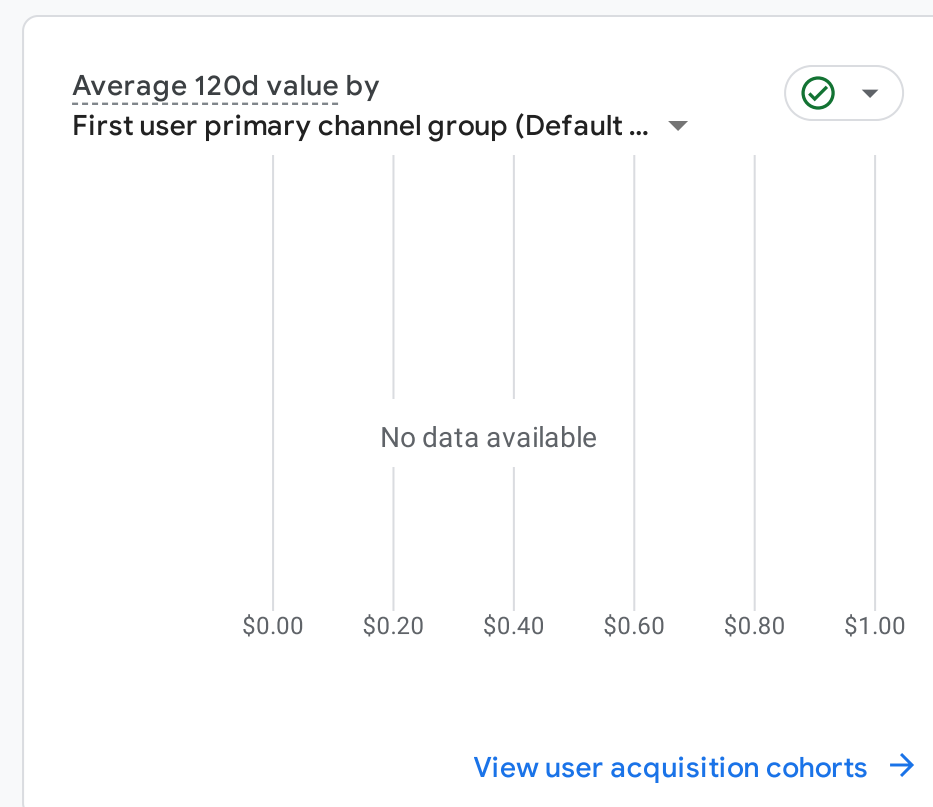

WHERE DOES YOUR AVERAGE 120D VALUE COME FROM?