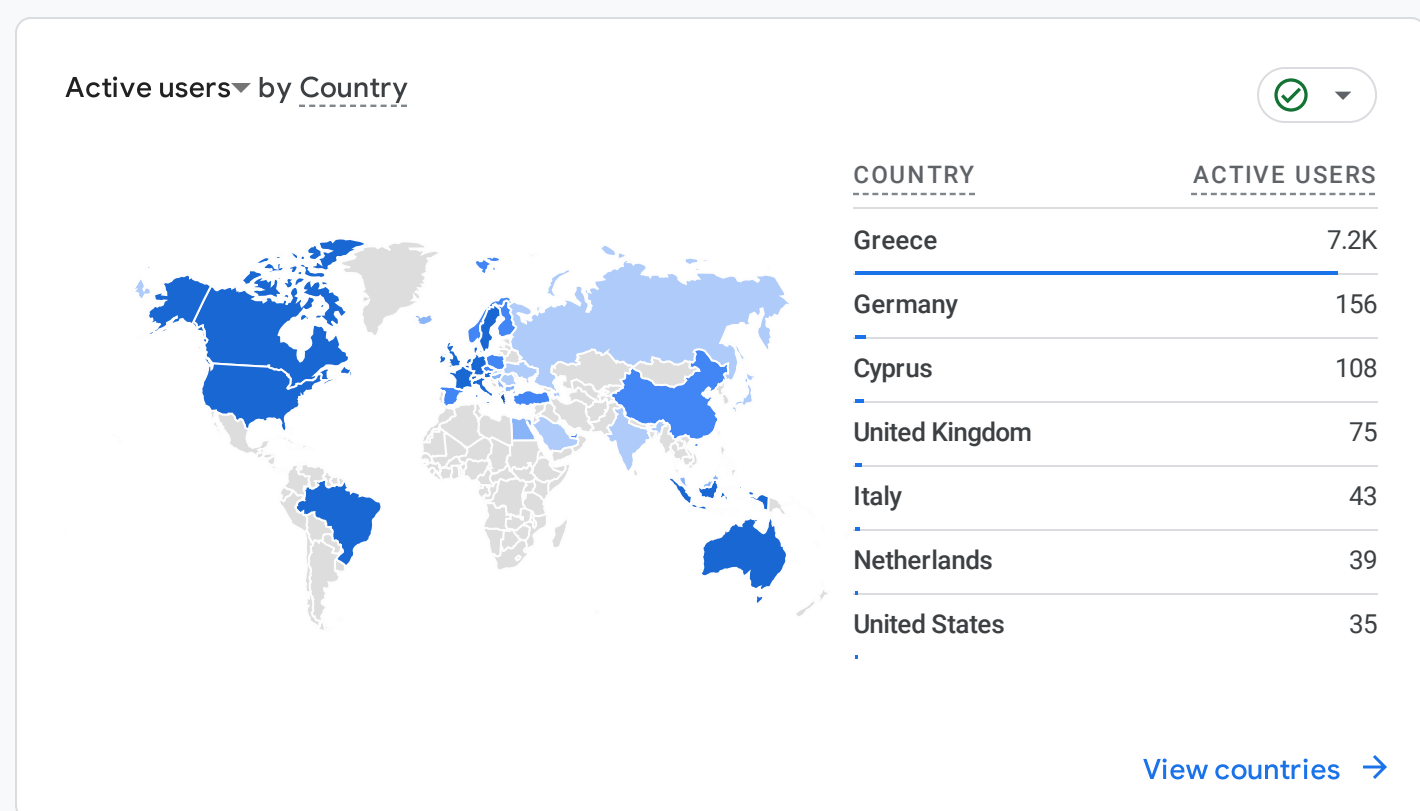

All Users Add comparison

Custom Oct 1 - Oct 31, 2024

Reports snapshot

WHERE DO YOUR NEW USERS COME FROM?

WHAT ARE YOUR TOP CAMPAIGNS?

Sessions by Session primary channel group

SESSION PRIMARY CHAN...	SESSIONS
Organic Search	10K
Direct	551
Organic Social	86
Referral	16
Unassigned	13