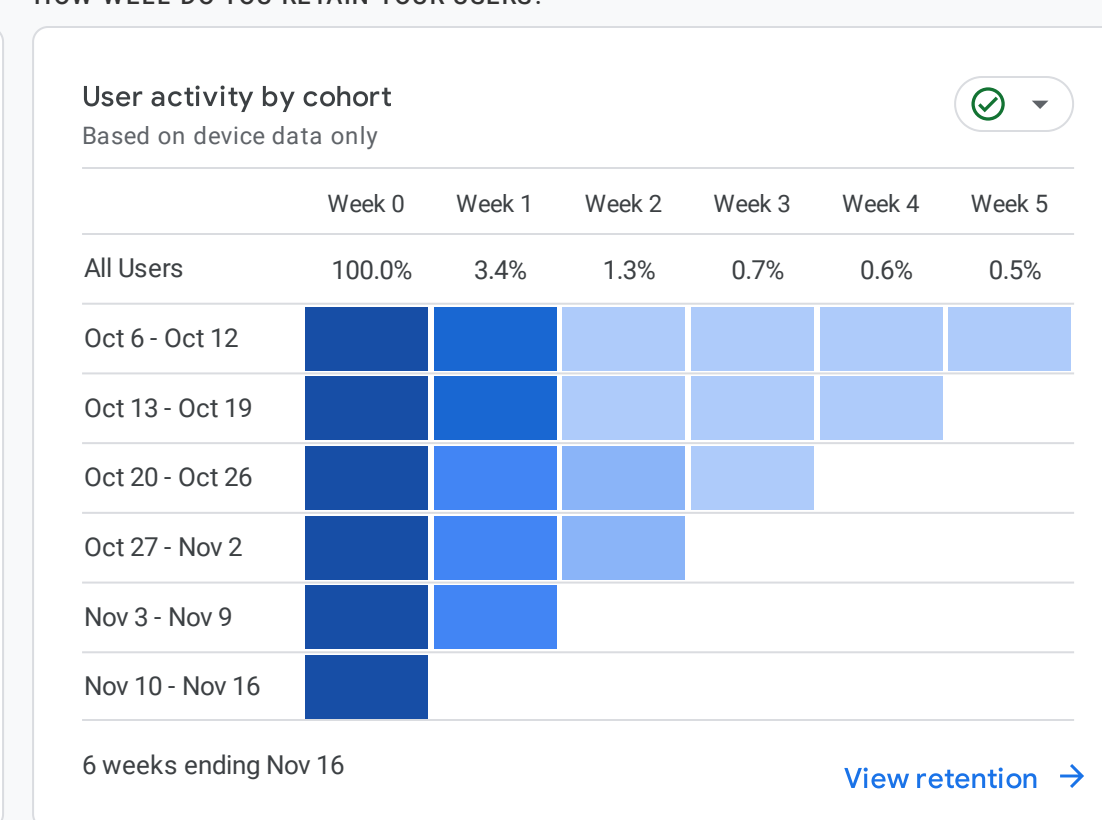

All Users Add comparison

Custom Oct 1 - Oct 31, 2024

Reports snapshot

WHERE DO YOUR NEW USERS COME FROM?

WHAT ARE YOUR TOP CAMPAIGNS?

Sessions by Session primary channel group

SESSION PRIMARY CHAN...	SESSIONS
Organic Search	10K
Direct	551
Organic Social	86
Referral	16
Unassigned	13

HOW ARE ACTIVE USERS TRENDING?

HOW WELL DO YOU RETAIN YOUR USERS?

WHICH PAGES AND SCREENS GET THE MOST VIEWS?

Views by Page title and screen class

PAGE TITLE AND SCREEN ...	VIEWS
Προσφορές Γάμου - Προσφο...	1.7K
Αίθουσες δεξιώσεων στην ...	1.1K
Τα καλύτερα κτήματα γάμου...	1.1K
Κτήματα Γάμου AMARE Πά...	1K
ΓΑΜΟΣ Κτήματα γάμου & χ...	597
Κτήματα Γάμου CASARMA ...	465
Κτήματα Γάμου με Εκκλησία ...	442

WHAT ARE YOUR TOP EVENTS?

Event count by Event name

EVENT NAME	EVENT COUNT
page_view	31K
user_engagement	22K
session_start	11K
first_visit	7.6K

WHAT ARE YOUR TOP PERFORMING KEY EVENTS?

Key events by Event name