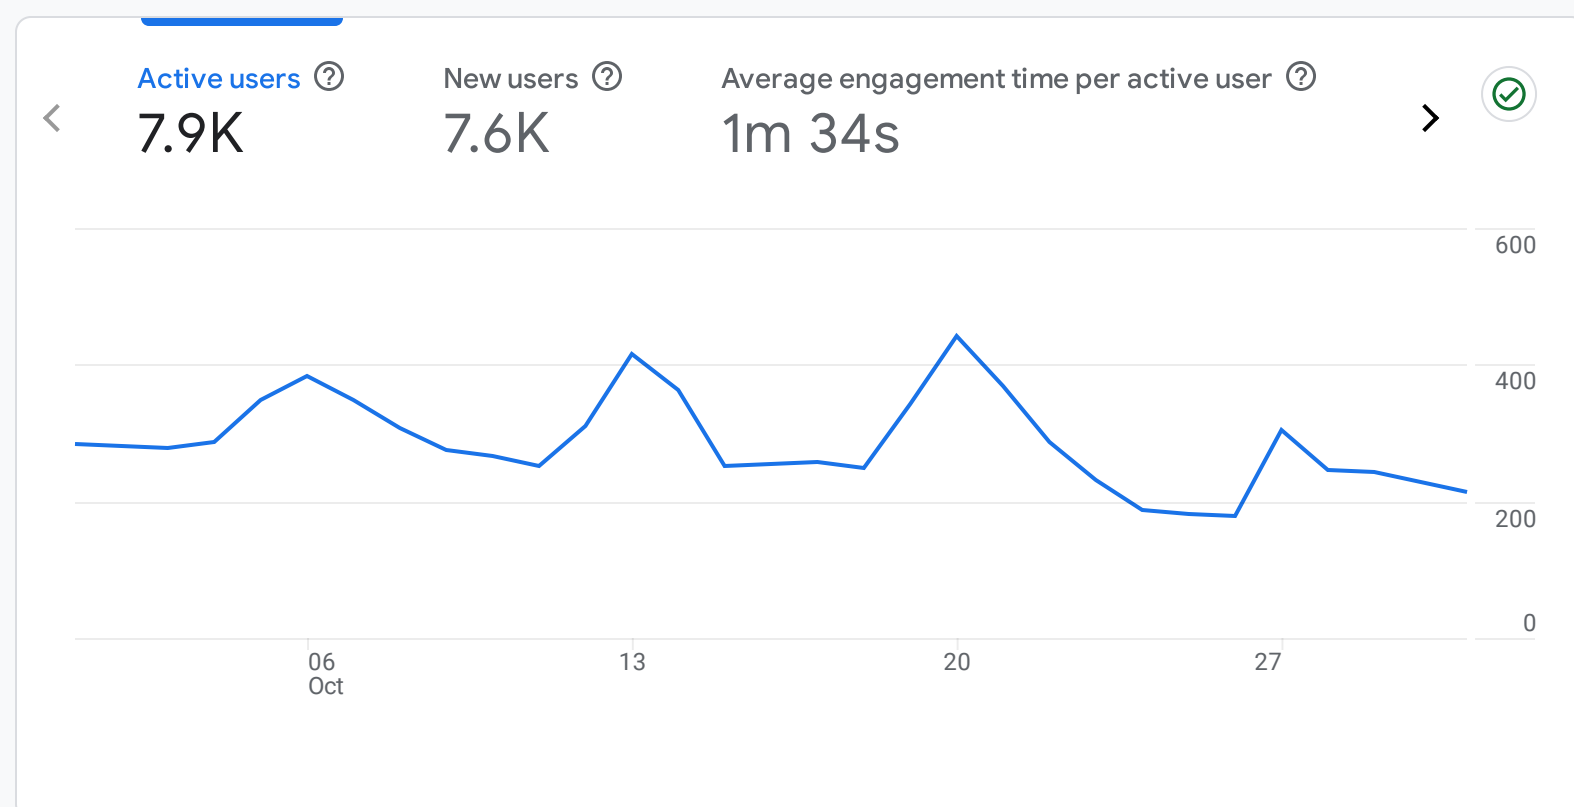

All Users Add comparison

Custom Oct 1 - Oct 31, 2024

Reports snapshot

WHERE DO YOUR NEW USERS COME FROM?

WHAT ARE YOUR TOP CAMPAIGNS?

Sessions by Session primary channel group

SESSION PRIMARY CHAN...	SESSIONS
Organic Search	10K
Direct	551
Organic Social	86
Referral	16
Unassigned	13

WHAT ARE YOUR TOP EVENTS?

Event count by Event name

EVENT NAME	EVENT COUNT
page_view	31K
user_engagement	22K
session_start	11K
first_visit	7.6K

WHAT ARE YOUR TOP PERFORMING KEY EVENTS?

Key events by Event name