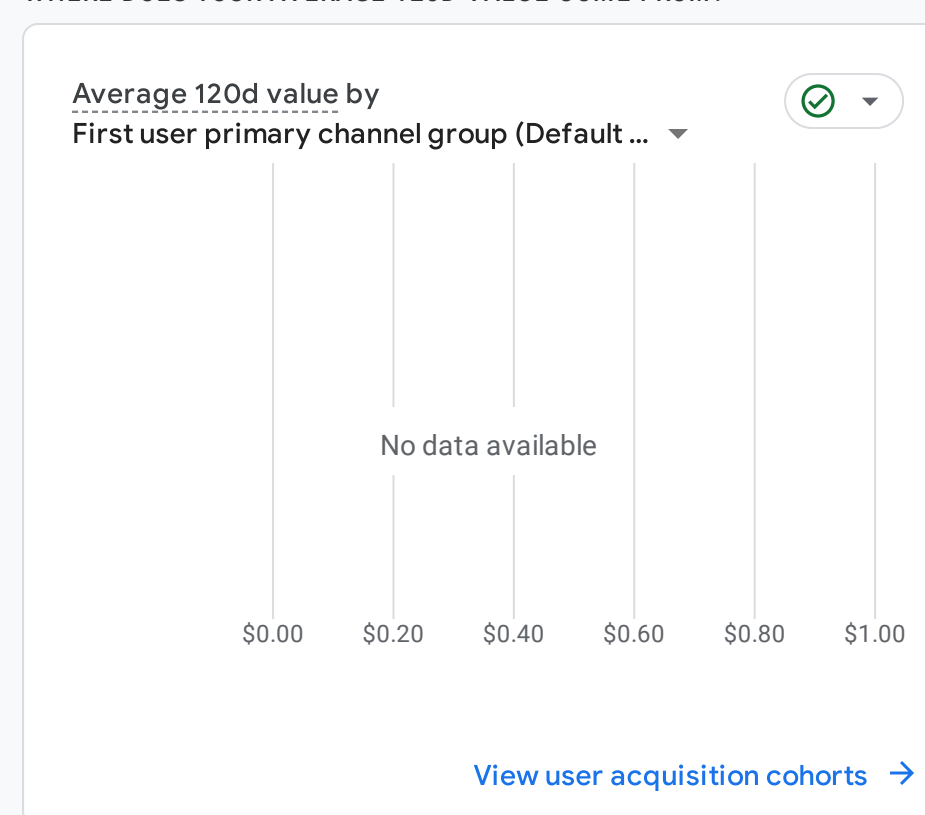

WHERE DOES YOUR AVERAGE 120D VALUE COME FROM?