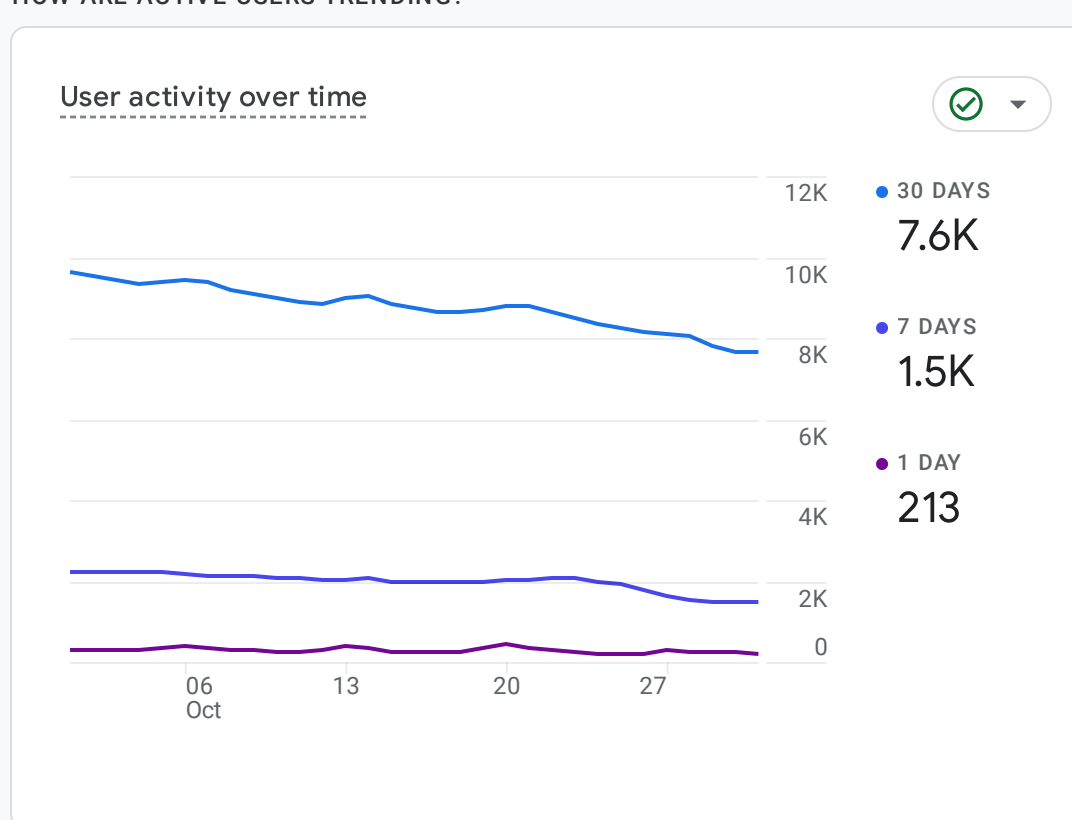

All Users Add comparison

Custom Oct 1 - Oct 31, 2024

Reports snapshot

WHERE DO YOUR NEW USERS COME FROM?

WHAT ARE YOUR TOP CAMPAIGNS?

Sessions by Session primary channel group

SESSION PRIMARY CHAN...	SESSIONS
Organic Search	10K
Direct	551
Organic Social	86
Referral	16
Unassigned	13

HOW ARE ACTIVE USERS TRENDING?

HOW WELL DO YOU RETAIN YOUR USERS?

WHICH PAGES AND SCREENS GET THE MOST VIEWS?

Views by Page title and screen class

PAGE TITLE AND SCREEN ...	VIEWS
Προσφορές Γάμου - Προσφο...	1.7K
Αίθουσες δεξιώσεων στην ...	1.1K
Τα καλύτερα κτήματα γάμου...	1.1K
Κτήματα Γάμου AMARE Πά...	1K
ΓΑΜΟΣ Κτήματα γάμου & χ...	597
Κτήματα Γάμου CASARMA ...	465
Κτήματα Γάμου με Εκκλησία ...	442

WHAT ARE YOUR TOP EVENTS?

Event count by Event name

EVENT NAME	EVENT COUNT
page_view	31K
user_engagement	22K
session_start	11K
first_visit	7.6K

WHAT ARE YOUR TOP PERFORMING KEY EVENTS?

Key events by Event name