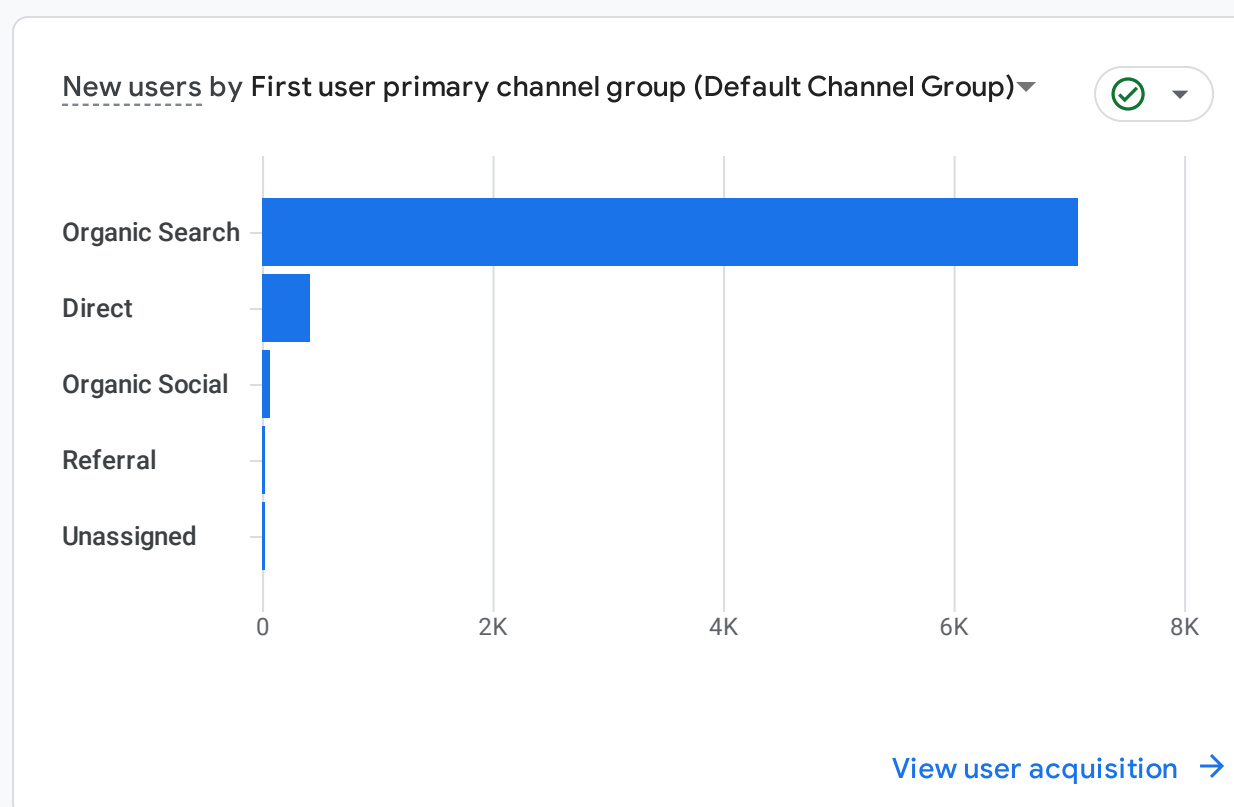

All Users Add comparison

Custom Oct 1 - Oct 31, 2024

Reports snapshot

WHERE DO YOUR NEW USERS COME FROM?

WHAT ARE YOUR TOP CAMPAIGNS?

Sessions by Session primary channel group

SESSION PRIMARY CHAN...	SESSIONS
Organic Search	10K
Direct	551
Organic Social	86
Referral	16
Unassigned	13

WHAT ARE YOUR TOP EVENTS?

Event count by Event name

EVENT NAME	EVENT COUNT
page_view	31K
user_engagement	22K
session_start	11K
first_visit	7.6K

WHAT ARE YOUR TOP PERFORMING KEY EVENTS?

Key events by Event name