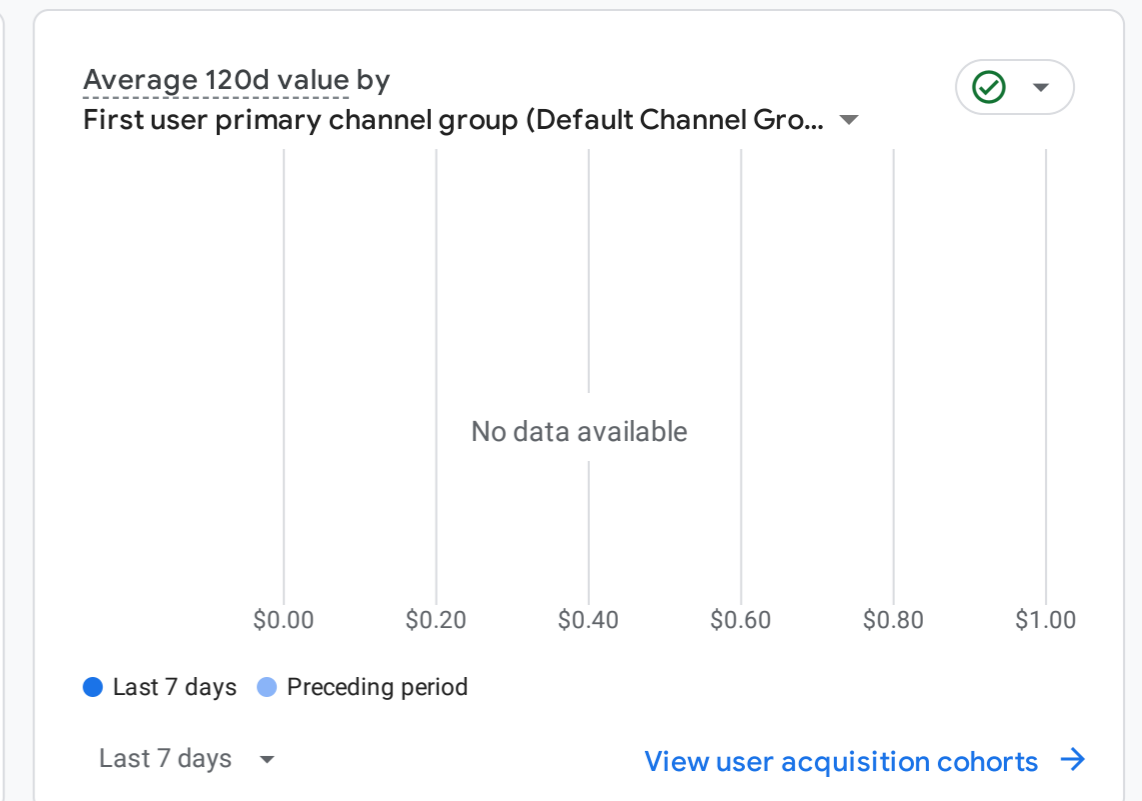

Last 7 days

[View events](#)

WHAT ARE YOUR TOP PERFORMING KEY EVENTS?

Key events by Event name

No data available

Last 7 days

WHERE DOES YOUR AVERAGE 120D VALUE COME FROM?

WHERE DO YOUR NEW USERS COME FROM?