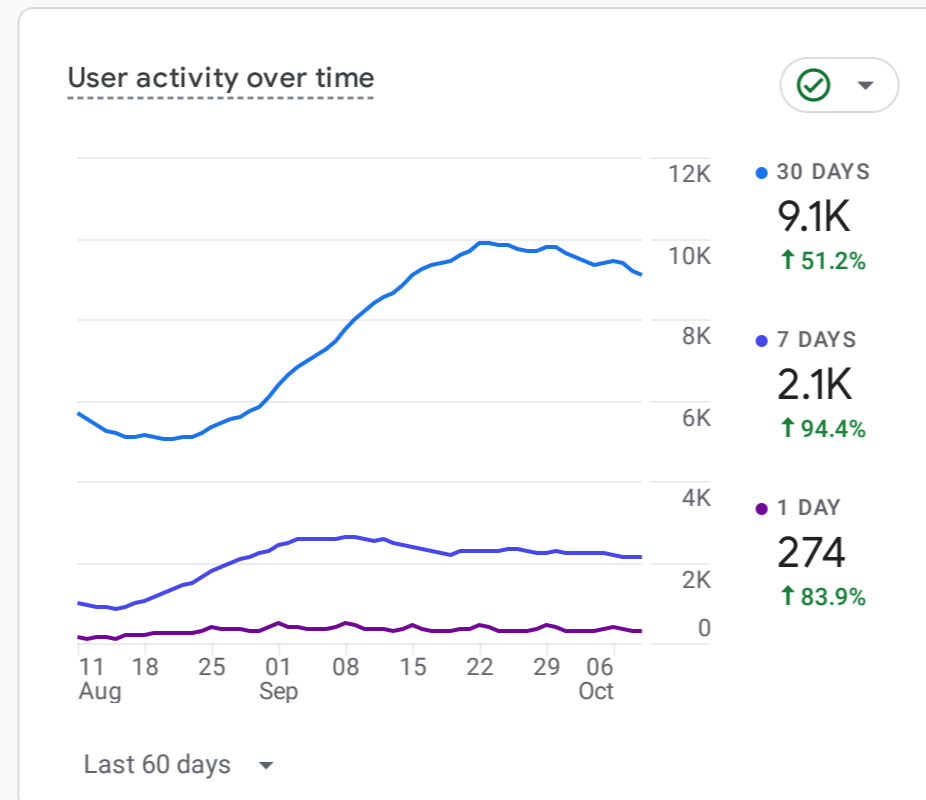

All Users Add comparison

Home

HOW ARE ACTIVE USERS TRENDING?

WHERE ARE YOUR USERS VISITING FROM?

WHICH PAGES AND SCREENS GET THE MOST VIEWS?

Views by Page title and screen class

PAGE TITLE AND SCREEN CLASS	VIEWS
Προσφορές Γάμου - Προσφορές Γάμ...	431 ↓ 0.5%
Αίθουσες δεξιώσεων στην Αθήνα - ...	310 ↑ 25.0%
Κτήματα Γάμου AMARE Πάρνηθα ...	263 ↑ 12.4%
Τα καλύτερα κτήματα γάμου στην Α...	298 ↑ 89.8%
Κτήματα Γάμου με Εκκλησία - Κτήμα...	119 ↓ 23.2%
Κτήματα Γάμου Εύπολις Παιανία ...	110 ↓ 20.9%
Κτήματα Γάμου CASARMA Ν. Κηφ...	105 ↓ 13.2%

Last 7 days

[View pages and screens](#)

WHAT ARE YOUR TOP EVENTS?

Event count by Event name

EVENT NAME	EVENT COUNT
page_view	7.3K ↓ 13.8%
user_engagement	5.2K ↓ 13.4%
session_start	2.7K ↓ 5.9%
first_visit	1.9K ↓ 4.9%

Last 7 days

[View events](#)

WHAT ARE YOUR TOP PERFORMING KEY EVENTS?

Key events by Event name

No data available

Last 7 days

WHERE DOES YOUR AVERAGE 120D VALUE COME FROM?

WHERE DO YOUR NEW USERS COME FROM?