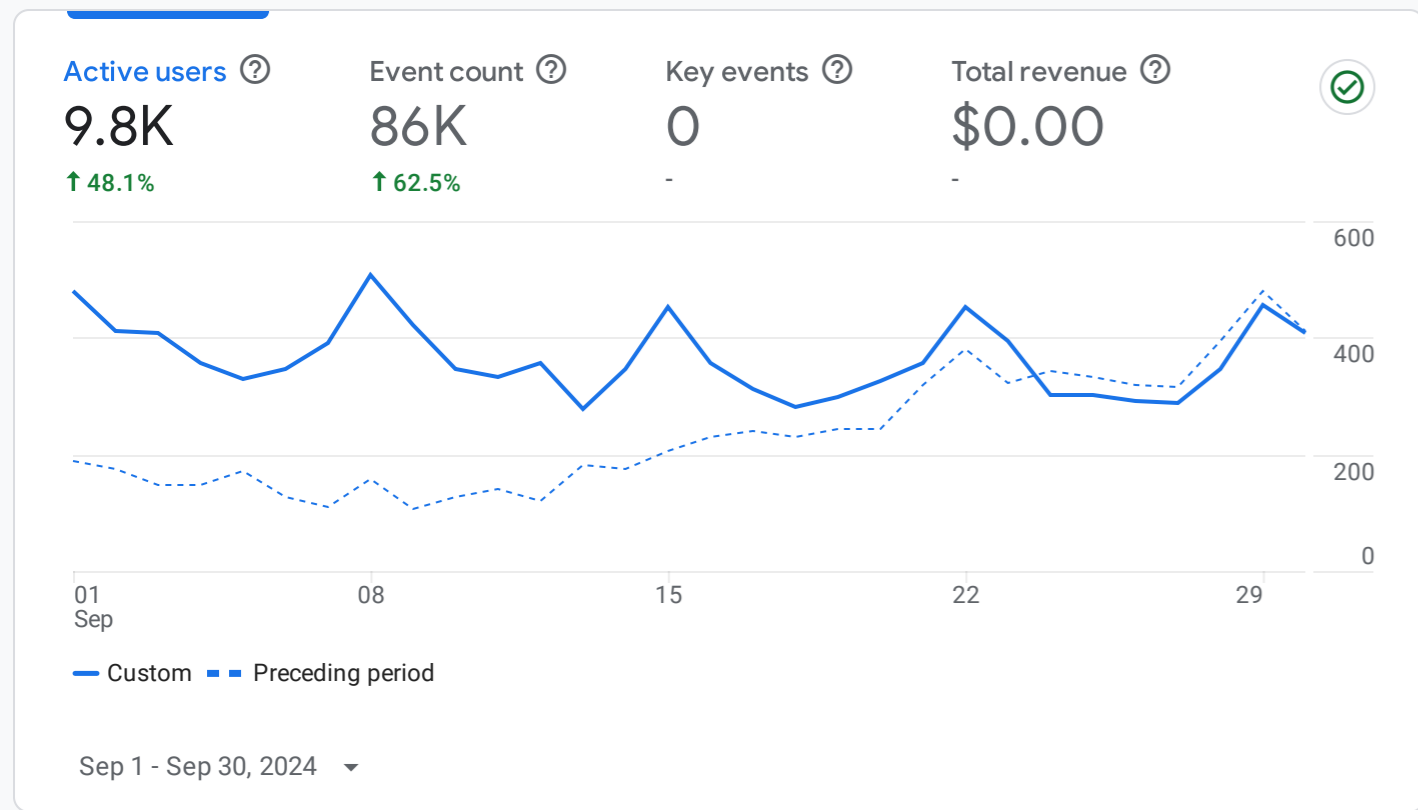

All Users Add comparison

Home

HOW ARE ACTIVE USERS TRENDING?

WHERE ARE YOUR USERS VISITING FROM?

WHICH PAGES AND SCREENS GET THE MOST VIEWS?

Views by Page title and screen class

PAGE TITLE AND SCREEN CLASS	VIEWS
Προσφορές Γάμου - Προσφορές Γάμ...	431 ↓ 0.5%
Αίθουσες δεξιώσεων στην Αθήνα - ...	310 ↑ 25.0%
Κτήματα Γάμου AMARE Πάρνηθα ...	263 ↑ 12.4%
Τα καλύτερα κτήματα γάμου στην Α...	298 ↑ 89.8%
Κτήματα Γάμου με Εκκλησία - Κτήμα...	119 ↓ 23.2%
Κτήματα Γάμου Εύπολις Παιανία ...	110 ↓ 20.9%
Κτήματα Γάμου CASARMA Ν. Κηφ...	105 ↓ 13.2%

Last 7 days

[View pages and screens](#)

WHAT ARE YOUR TOP EVENTS?

Event count by Event name

EVENT NAME	EVENT COUNT
page_view	7.3K ↓ 13.8%
user_engagement	5.2K ↓ 13.4%
session_start	2.7K ↓ 5.9%
first_visit	1.9K ↓ 4.9%

Last 7 days

[View events](#)

WHAT ARE YOUR TOP PERFORMING KEY EVENTS?

Key events by Event name

No data available

Last 7 days

WHERE DOES YOUR AVERAGE 120D VALUE COME FROM?

WHERE DO YOUR NEW USERS COME FROM?