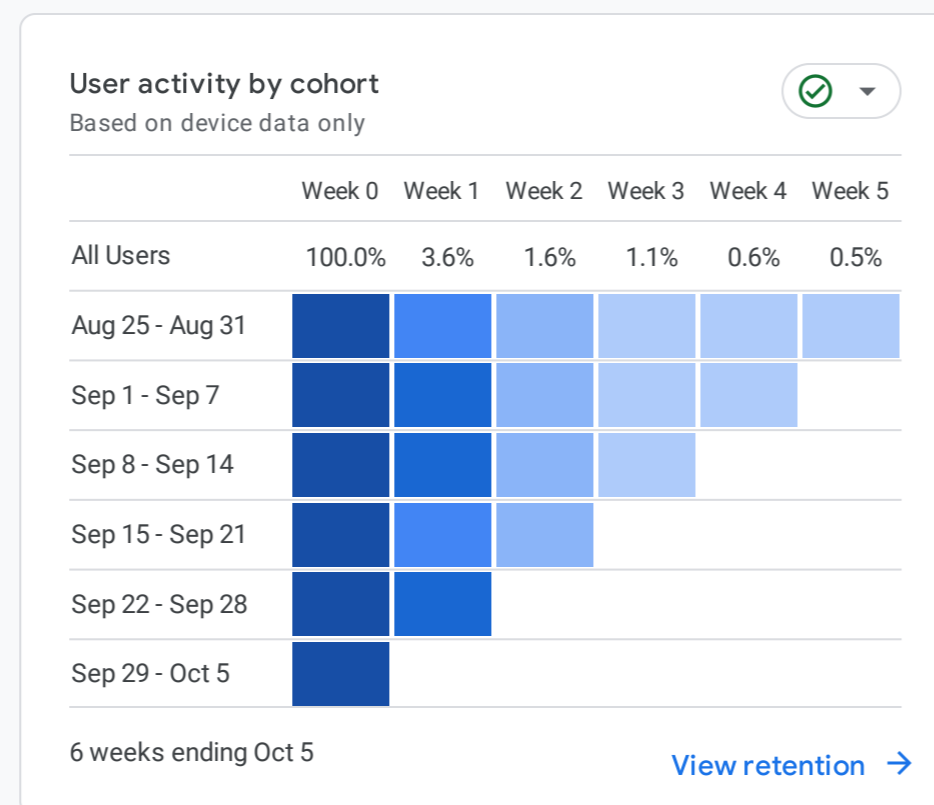

Last 7 days

[View pages and screens](#)

WHAT ARE YOUR TOP EVENTS?

Event count by Event name

EVENT NAME	EVENT COUNT
page_view	7.3K ↓ 13.8%
user_engagement	5.2K ↓ 13.4%
session_start	2.7K ↓ 5.9%
first_visit	1.9K ↓ 4.9%

Last 7 days

[View events](#)

WHAT ARE YOUR TOP PERFORMING KEY EVENTS?

Key events by Event name

No data available

Last 7 days

WHERE DOES YOUR AVERAGE 120D VALUE COME FROM?

WHERE DO YOUR NEW USERS COME FROM?

HOW WELL DO YOU RETAIN YOUR USERS?

HOW DOES ACTIVITY ON YOUR PLATFORMS COMPARE?

WHAT'S THE GROUPING OF USERS BY PLATFORM?