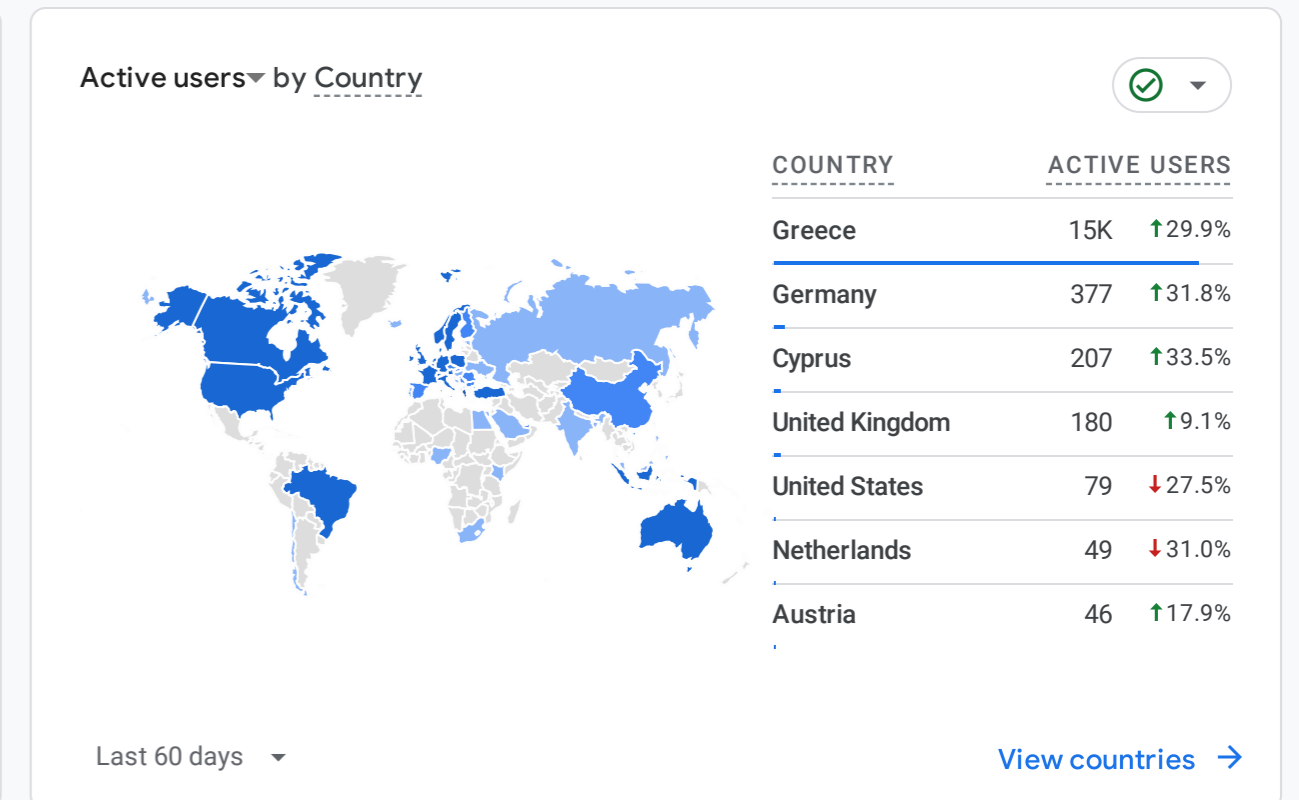

All Users Add comparison

Home

HOW ARE ACTIVE USERS TRENDING?

WHERE ARE YOUR USERS VISITING FROM?

WHICH PAGES AND SCREENS GET THE MOST VIEWS?

Views by Page title and screen class

PAGE TITLE AND SCREEN CLASS	VIEWS
Προσφορές Γάμου - Προσφορές Γάμ...	431 ↓ 0.5%
Αίθουσες δεξιώσεων στην Αθήνα - ...	310 ↑ 25.0%
Κτήματα Γάμου AMARE Πάρνηθα ...	263 ↑ 12.4%
Τα καλύτερα κτήματα γάμου στην Α...	298 ↑ 89.8%
Κτήματα Γάμου με Εκκλησία - Κτήμα...	119 ↓ 23.2%
Κτήματα Γάμου Εύπολις Παιανία ...	110 ↓ 20.9%
Κτήματα Γάμου CASARMA Ν. Κηφ...	105 ↓ 13.2%

Last 7 days

[View pages and screens](#)

WHAT ARE YOUR TOP EVENTS?

Event count by Event name

EVENT NAME	EVENT COUNT
page_view	7.3K ↓ 13.8%
user_engagement	5.2K ↓ 13.4%
session_start	2.7K ↓ 5.9%
first_visit	1.9K ↓ 4.9%

Last 7 days

[View events](#)

WHAT ARE YOUR TOP PERFORMING KEY EVENTS?

Key events by Event name

No data available

Last 7 days

WHERE DOES YOUR AVERAGE 120D VALUE COME FROM?

WHERE DO YOUR NEW USERS COME FROM?