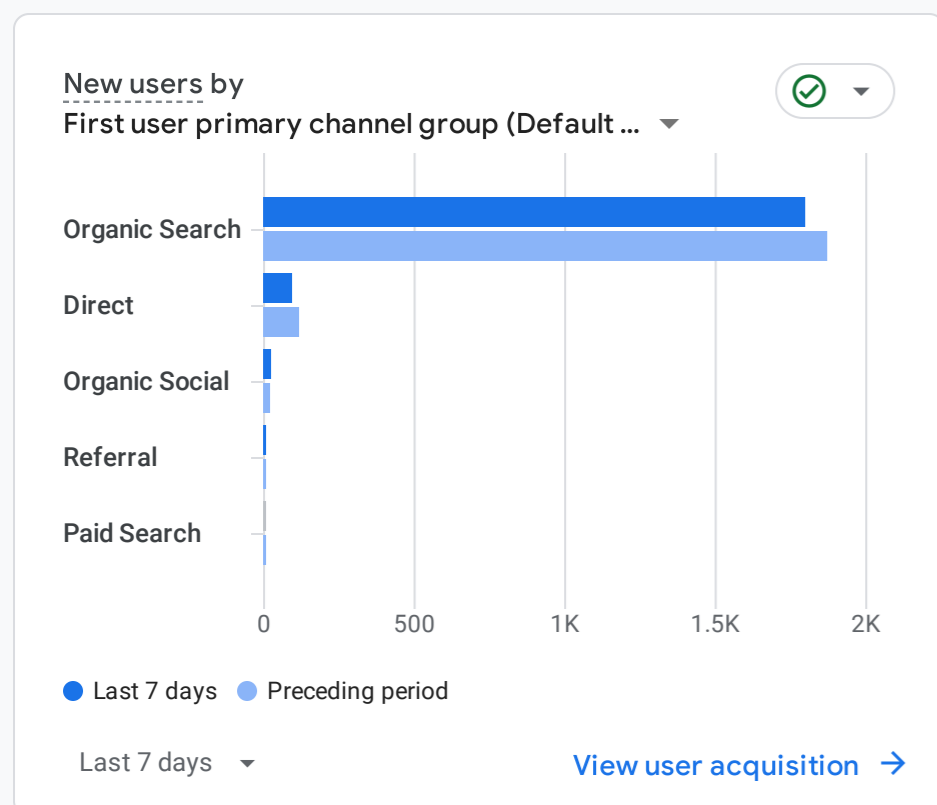

Last 7 days

[View pages and screens](#)

WHAT ARE YOUR TOP EVENTS?

Event count by Event name

EVENT NAME	EVENT COUNT
page_view	7.3K ↓ 13.8%
user_engagement	5.2K ↓ 13.4%
session_start	2.7K ↓ 5.9%
first_visit	1.9K ↓ 4.9%

Last 7 days

[View events](#)

WHAT ARE YOUR TOP PERFORMING KEY EVENTS?

Key events by Event name

No data available

Last 7 days

WHERE DOES YOUR AVERAGE 120D VALUE COME FROM?

WHERE DO YOUR NEW USERS COME FROM?

HOW WELL DO YOU RETAIN YOUR USERS?

HOW DOES ACTIVITY ON YOUR PLATFORMS COMPARE?

WHAT'S THE GROUPING OF USERS BY PLATFORM?